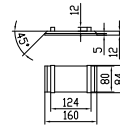

Fredensborg large bathtub

SKU: 40030020

- Colour:** Matte white
- Litre:** 380 overflow
- Size:** 58cm / 200cm / 100cm
- Weight:** 250kg net

Fredensborg large bathtub details: