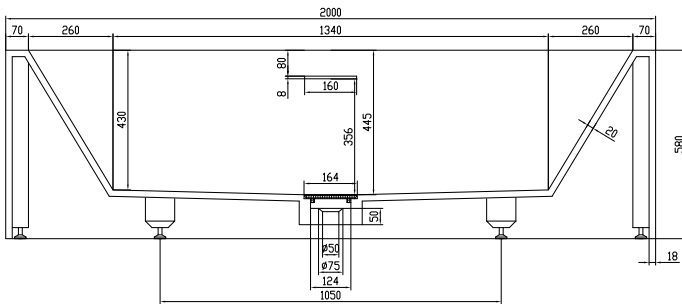

Fredensborg large bathtub

SKU: 40030020

- Colour:** Matte white
- Litre:** 380 overflow
- Size:** 58cm / 200cm / 100cm
- Weight:** 250kg net

Fredensborg large bathtub details: