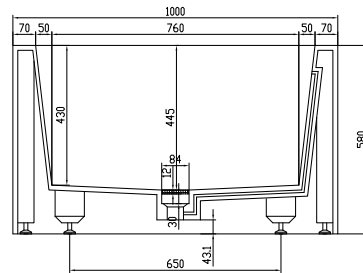

Fredensborg large bathtub

SKU: 40030020

- Colour:** Matte white
- Litre:** 380 overflow
- Size:** 58cm / 200cm / 100cm
- Weight:** 250kg net

Fredensborg large bathtub details: