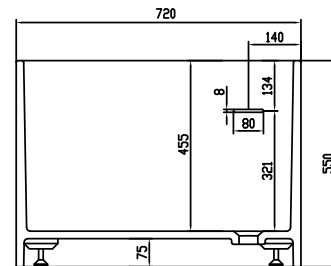

Lövestad 170 bathtub

SKU: 40030006

| | |
|----------------|---------------------|
| Colour: | Matte white |
| Litre: | 310 overflow |
| Size: | 55cm / 170cm / 72cm |
| Weight: | 150kg net |

Lövestad 170 bathtub details:

Please note that there may be a tolerance of ± 5 mm as all products are hand sanded.