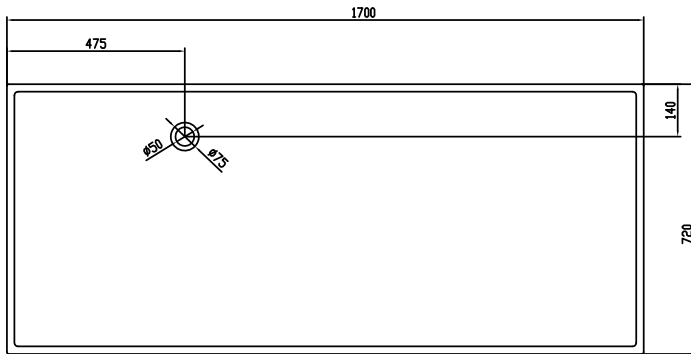

Lövestad 170 bathtub

SKU: 40030006

| | |
|----------------|---------------------|
| Colour: | Matte white |
| Litre: | 310 overflow |
| Size: | 55cm / 170cm / 72cm |
| Weight: | 150kg net |

Lövestad 170 bathtub details:

Please note that there may be a tolerance of ± 5 mm as all products are hand sanded.