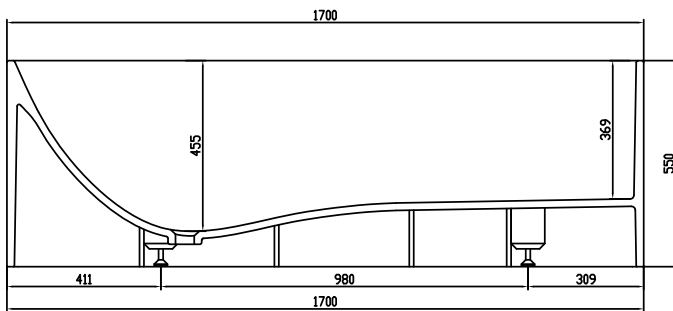

Lövestad 170 bathtub

SKU: 40030006

| | |
|----------------|---------------------|
| Colour: | Matte white |
| Litre: | 310 overflow |
| Size: | 55cm / 170cm / 72cm |
| Weight: | 150kg net |

Lövestad 170 bathtub details:

Please note that there may be a tolerance of ± 5 mm as all products are hand sanded.