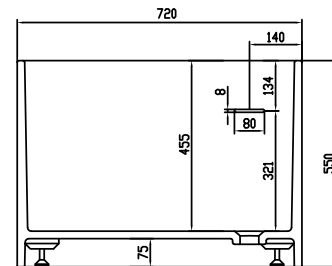

Copenhagen Bath
Roskildevej 394
DK-2610 Rødovre
VAT no.: DK32648622
Phone: 02476468850
contact@copenhagenbath.co.uk
www.copenhagenbath.co.uk

Lövestad 170 bathtub

SKU: 40030006

Colour:	Matte white
Litre:	310 overflow
Size H/L/D:	55cm / 170cm / 72cm
Weight:	150kg net

Lövestad 170 bathtub details:

Classic rectangular bathtub with thin sharp edges and corners. The inside in contrast is soft and specially designed with a chaise longue shaped bottom for maximum comfort. Lövestad bathtub is available in different sizes. The bathtub comes with drain cover in the same Acovi solid surface. Acovi is a very hygienic product without any open pores where dirt can gather. It is therefore easy to maintain with daily cleaning, where the best result is achieved with washing-up liquid and a little vinegar to remove the limestone. Use Copenhagen Bath Composite Care so water and limestone do not tie easy to the material.

Please note that there may be a tolerance of ± 5 mm as all products are hand sanded.