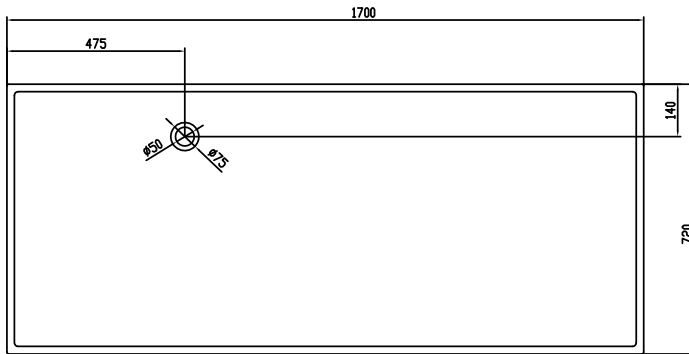

Copenhagen Bath
Roskildevej 394
DK-2610 Rødovre
VAT no.: DK32648622
Phone: 02476468850
contact@copenhagenbath.co.uk
www.copenhagenbath.co.uk

Lövestad 170 bathtub

SKU: 40030006

Colour:	Matte white
Litre:	310 overflow
Size H/L/D:	55cm / 170cm / 72cm
Weight:	150kg net

Lövestad 170 bathtub details:

Classic rectangular bathtub with thin sharp edges and corners. The inside in contrast is soft and specially designed with a chaise longue shaped bottom for maximum comfort. Lövestad bathtub is available in different sizes. The bathtub comes with drain cover in the same Acovi solid surface. Acovi is a very hygienic product without any open pores where dirt can gather. It is therefore easy to maintain with daily cleaning, where the best result is achieved with washing-up liquid and a little vinegar to remove the limestone. Use Copenhagen Bath Composite Care so water and limestone do not tie easy to the material.

Please note that there may be a tolerance of ± 5 mm as all products are hand sanded.