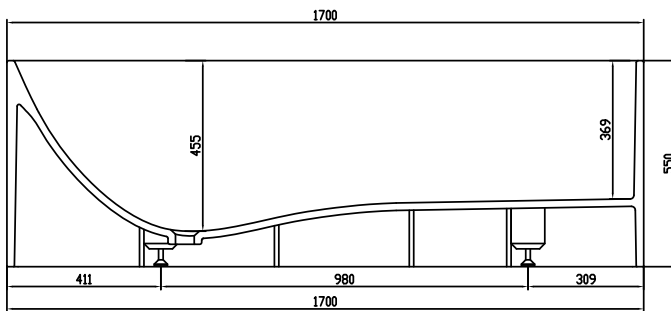

Copenhagen Bath
Roskildevej 394
DK-2610 Rødovre
VAT no.: DK32648622
Phone: 02476468850
contact@copenhagenbath.co.uk
www.copenhagenbath.co.uk

Lövestad 170 bathtub

SKU: 40030006

Colour:	Matte white
Litre:	310 overflow
Size H/L/D:	55cm / 170cm / 72cm
Weight:	150kg net

Lövestad 170 bathtub details:

Classic rectangular bathtub with thin sharp edges and corners. The inside in contrast is soft and specially designed with a chaise longue shaped bottom for maximum comfort. Lövestad bathtub is available in different sizes. The bathtub comes with drain cover in the same Acovi solid surface. Acovi is a very hygienic product without any open pores where dirt can gather. It is therefore easy to maintain with daily cleaning, where the best result is achieved with washing-up liquid and a little vinegar to remove the limestone. Use Copenhagen Bath Composite Care so water and limestone do not tie easy to the material.

Please note that there may be a tolerance of ± 5 mm as all products are hand sanded.