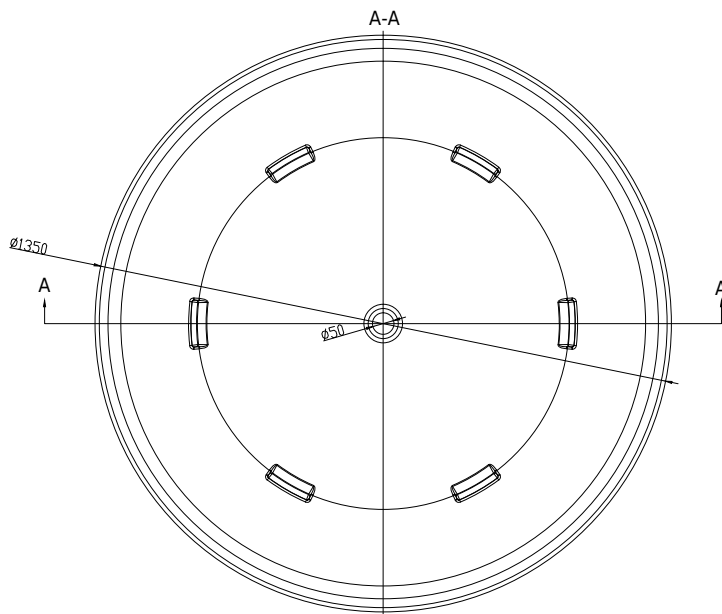

## Tromsø bathtub

SKU: 40030004

<b>Colour:</b>	Matte white
<b>Litre:</b>	400 overflow
<b>Size:</b>	48cm / 135cm / 135cm
<b>Weight:</b>	150kg net

### Tromsø bathtub details:

Please note that there may be a tolerance of  $\pm 5$ mm as all products are hand sanded.