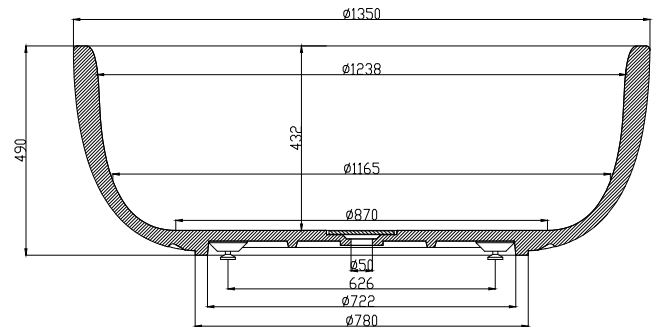

## Tromsø bathtub

SKU: 40030004

<b>Colour:</b>	Matte white
<b>Litre:</b>	400 overflow
<b>Size:</b>	48cm / 135cm / 135cm
<b>Weight:</b>	150kg net

### Tromsø bathtub details:

Please note that there may be a tolerance of  $\pm 5$ mm as all products are hand sanded.