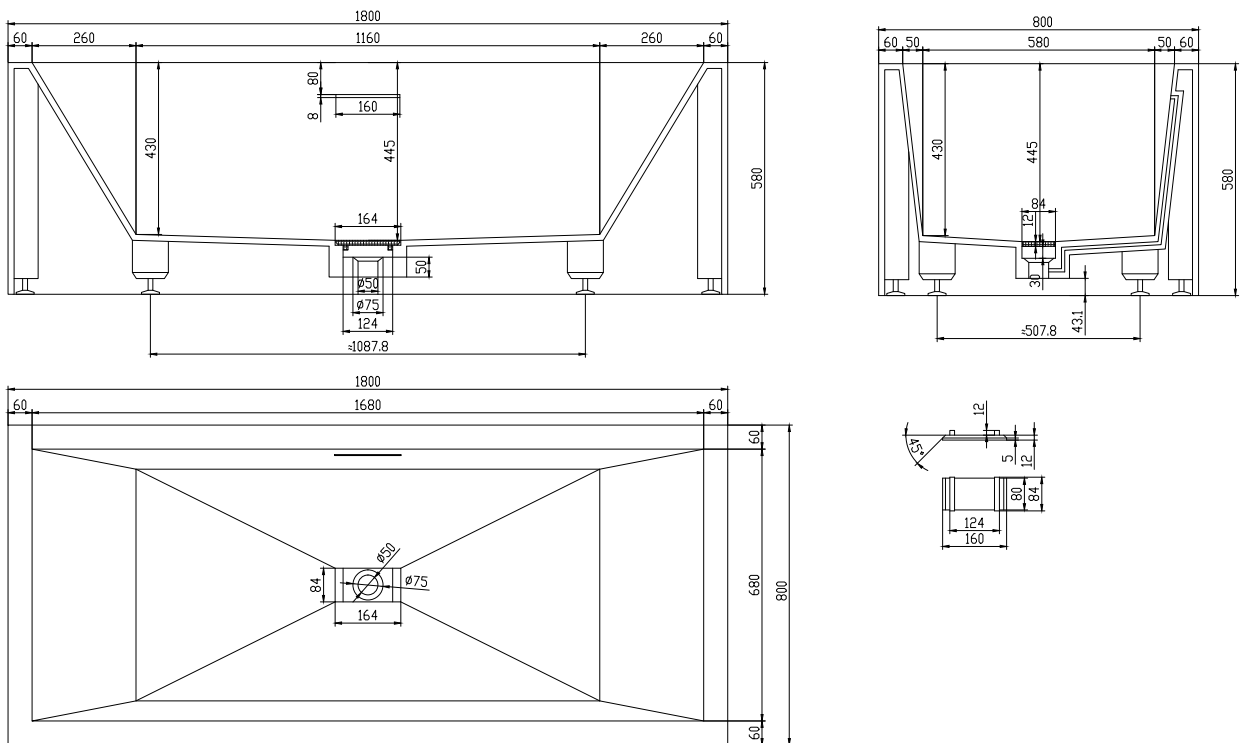

Fredensborg bathtub

SKU: 40030012

Colour:	Matte white
Litre:	290 overflow
Size:	58cm / 180cm / 80cm
Weight:	195kg net

Fredensborg bathtub details:

Please note that there may be a tolerance of ± 5 mm as all products are hand sanded.