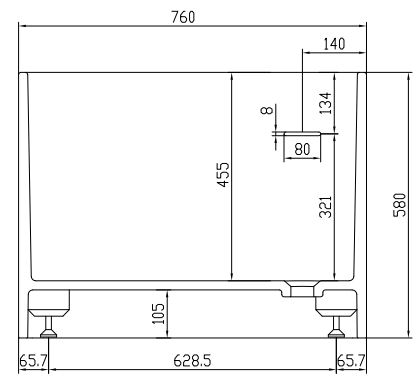

# Lövestad 180 bathtub

SKU: 40030010

<b>Colour:</b>	Matte white
<b>Litre:</b>	350 overflow
<b>Size:</b>	58cm / 180cm / 76cm
<b>Weight:</b>	170kg net

### Lövestad 180 bathtub details:

Please note that there may be a tolerance of  $\pm 5$ mm as all products are hand sanded.