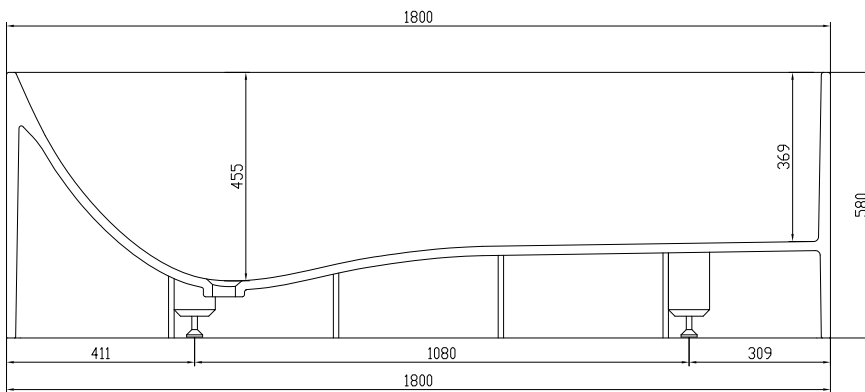

# Lövestad 180 bathtub

SKU: 40030010

<b>Colour:</b>	Matte white
<b>Litre:</b>	350 overflow
<b>Size:</b>	58cm / 180cm / 76cm
<b>Weight:</b>	170kg net

### Lövestad 180 bathtub details:

Please note that there may be a tolerance of  $\pm 5$ mm as all products are hand sanded.