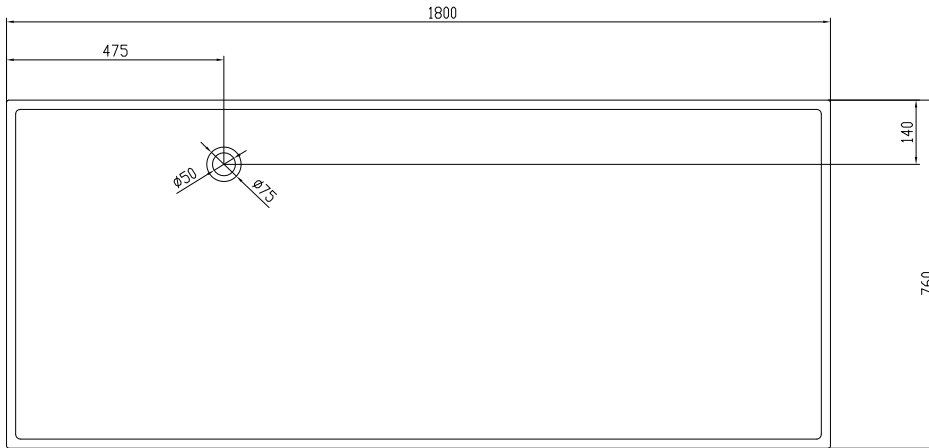

# Lövestad 180 bathtub

SKU: 40030010

<b>Colour:</b>	Matte white
<b>Litre:</b>	350 overflow
<b>Size:</b>	58cm / 180cm / 76cm
<b>Weight:</b>	170kg net

### Lövestad 180 bathtub details:

Please note that there may be a tolerance of  $\pm 5$ mm as all products are hand sanded.