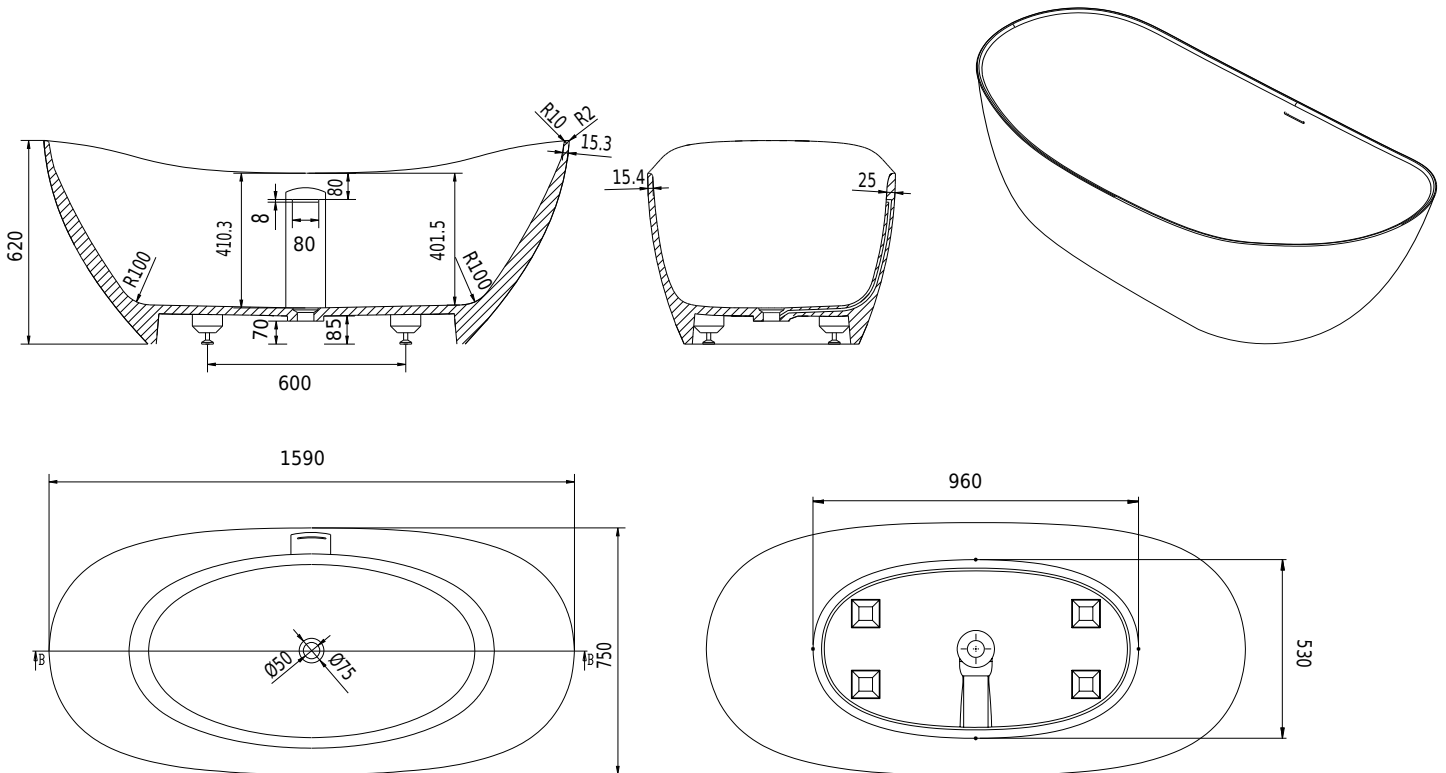

TQ5 bathtub

SKU: 40030045

Colour:	Matte white
Litre:	270 overflow
Size:	62cm / 159cm / 75cm
Weight:	143kg net

TQ5 bathtub details:

Please note that there may be a tolerance of ± 5 mm as all products are hand sanded.