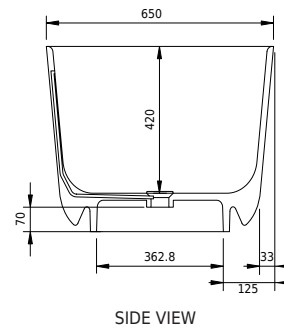

Copenhagen Bath

Bækkeskovvej
DK-2665 Vallensbæk Strand
CVR: DK32648622
Telefon: (+45) 3696 0747
contact@copenhagenbath.com
www.copenhagenbath.com

Hornbæk 118 bathtub

SKU: 40030042

Colour: Matte white
Litre: 180 overflow
Size: 53cm / 118cm / 65cm
Weight: 100kg net

Hornbæk 118 bathtub details:

Please note that there may be a tolerance of ± 5 mm as all products are hand sanded.