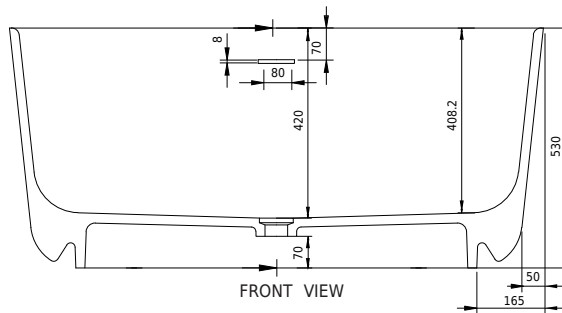

Copenhagen Bath

Bækkeskovvej
DK-2665 Vallensbæk Strand
CVR: DK32648622
Telefon: (+45) 3696 0747
contact@copenhagenbath.com
www.copenhagenbath.com

Hornbæk 118 bathtub

SKU: 40030042

Colour: Matte white
Litre: 180 overflow
Size: 53cm / 118cm / 65cm
Weight: 100kg net

Hornbæk 118 bathtub details:

Please note that there may be a tolerance of ± 5 mm as all products are hand sanded.