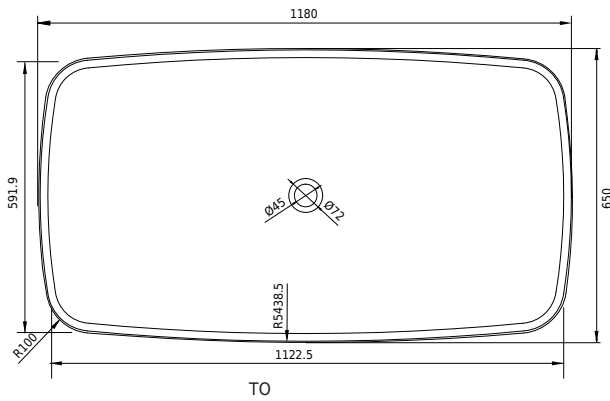

Copenhagen Bath

Bækkeskovvej
DK-2665 Vallensbæk Strand
CVR: DK32648622
Telefon: (+45) 3696 0747
contact@copenhagenbath.com
www.copenhagenbath.com

Hornbæk 118 bathtub

SKU: 40030042

Colour: Matte white
Litre: 180 overflow
Size: 53cm / 118cm / 65cm
Weight: 100kg net

Hornbæk 118 bathtub details:

Please note that there may be a tolerance of ± 5 mm as all products are hand sanded.