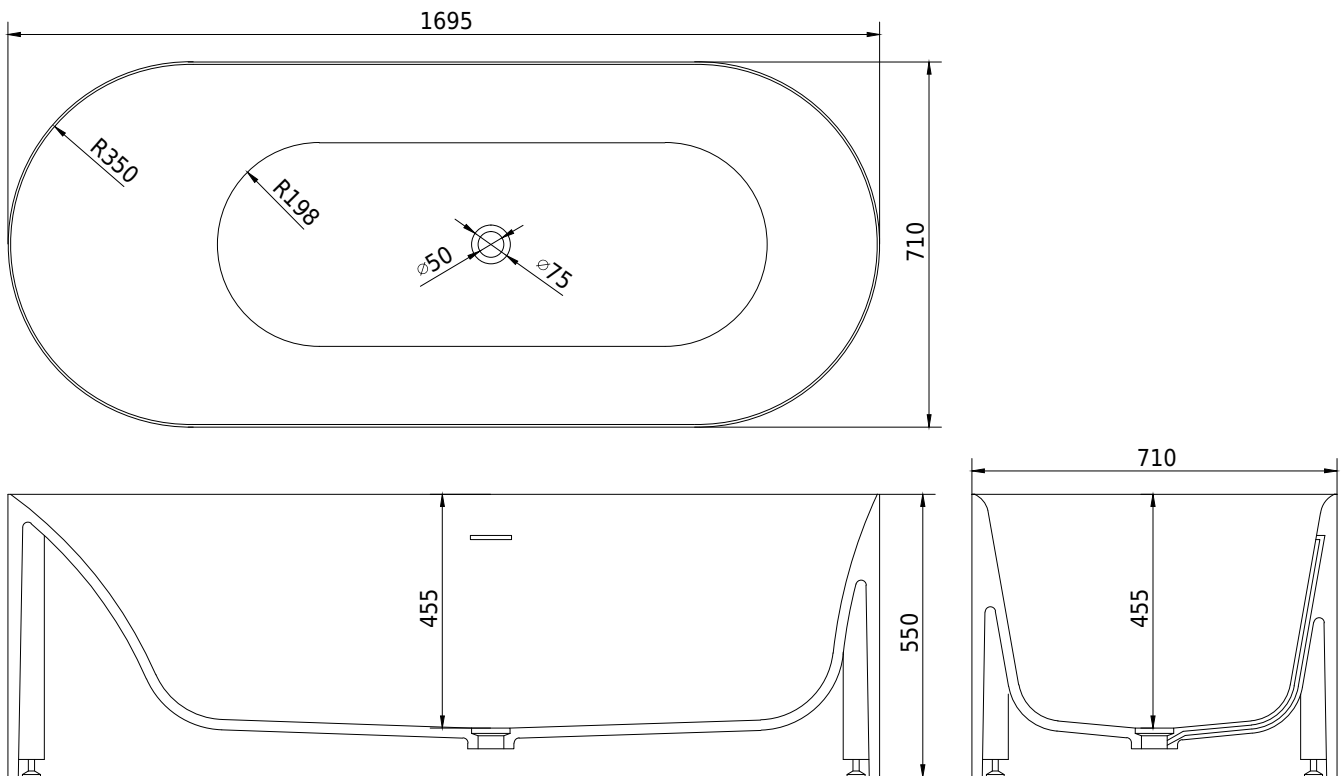

SQ1 oval bathtub

SKU: 40030041

Colour:	Matte white
Litre:	260 overflow
Size:	55cm / 169.5cm / 71cm
Weight:	168kg net

SQ1 oval bathtub details:

Please note that there may be a tolerance of ± 5 mm as all products are hand sanded.