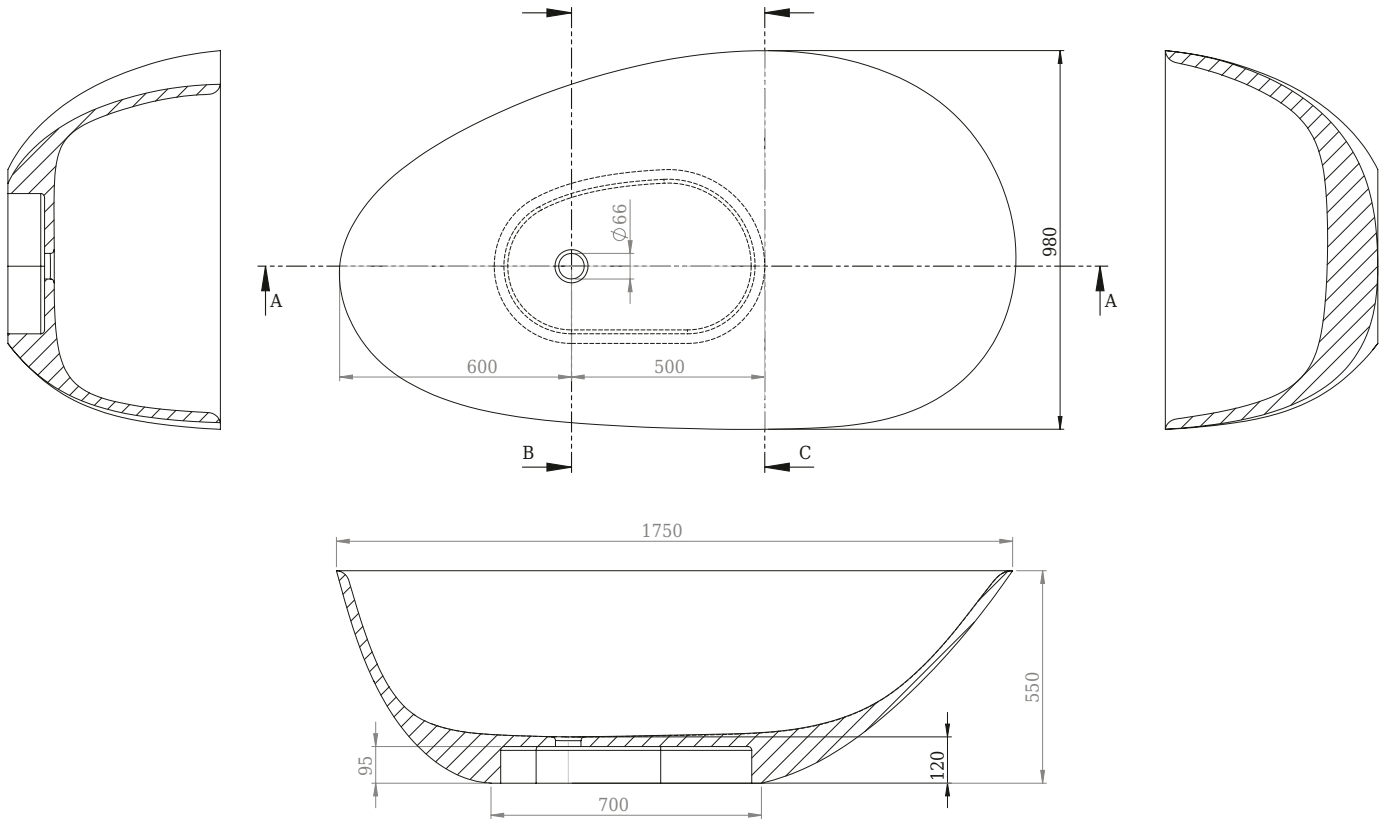

Copenhagen Bath

Bækkeskovvej
DK-2665 Vallensbæk Strand
CVR: DK32648622
Telefon: (+45) 3696 0747
contact@copenhagenbath.com
www.copenhagenbath.com

Muschel bathtub

SKU: 40030040

| | |
|----------------|---------------------|
| Colour: | Matte white |
| Litre: | 250 overflow |
| Size: | 55cm / 175cm / 98cm |
| Weight: | 220kg net |

Muschel bathtub details:

Please note that there may be a tolerance of ± 5 mm as all products are hand sanded.