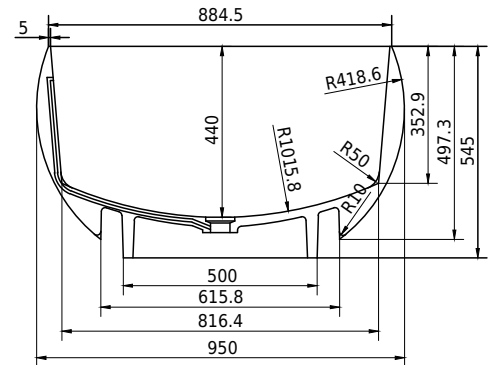

Rosenborg bathtub

SKU: 40030035

Colour:	Matte white
Litre:	340 overflow
Size:	55cm / 170cm / 95cm
Weight:	185kg net

Rosenborg bathtub details:

Please note that there may be a tolerance of ± 5 mm as all products are hand sanded.