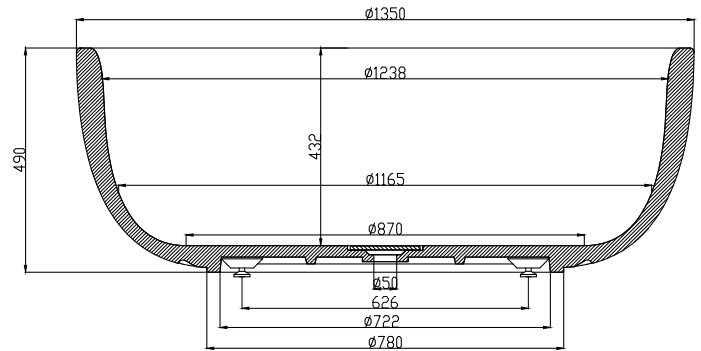

Tromsø bathtub

10 year
guarantee
Acovi®

timeless
danish
design

made
to
measure

Tromsø bathtub

SPECIFICATIONS

SKU:	40030004
EAN13:	5700400300049
Colour:	Matte white
Litre:	400 overflow
Size product:	48cm / 135cm / 135cm net
Weight product:	150kg net
Size packaging:	64cm / 145cm / 145cm brutto
Weight packaging:	195kg brutto
Material:	Acovi® Solid Surface

10 year guarantee on Acovi® products against internal breakage and on colour fastness.

Bathtub is inclusive waste, trap and 80cm drain hose.

10 year
guarantee
Acovi®

timeless
danish
design

made
to
measure