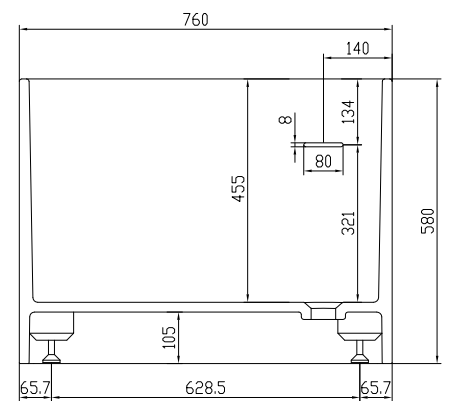

Lövestad 180 bathtub

10 year
guarantee
Acovi®

timeless
danish
design

made
to
measure

Lövestad 180 bathtub

SPECIFICATIONS

SKU:	40030010
EAN13:	5700400300100
Colour:	Matte white
Litre:	350 overflow
Size product:	58cm / 180cm / 76cm net
Weight product:	170kg net
Size packaging:	73cm / 190cm / 86cm brutto
Weight packaging:	215kg brutto
Material:	Acovi® Solid Surface

made
to
measure