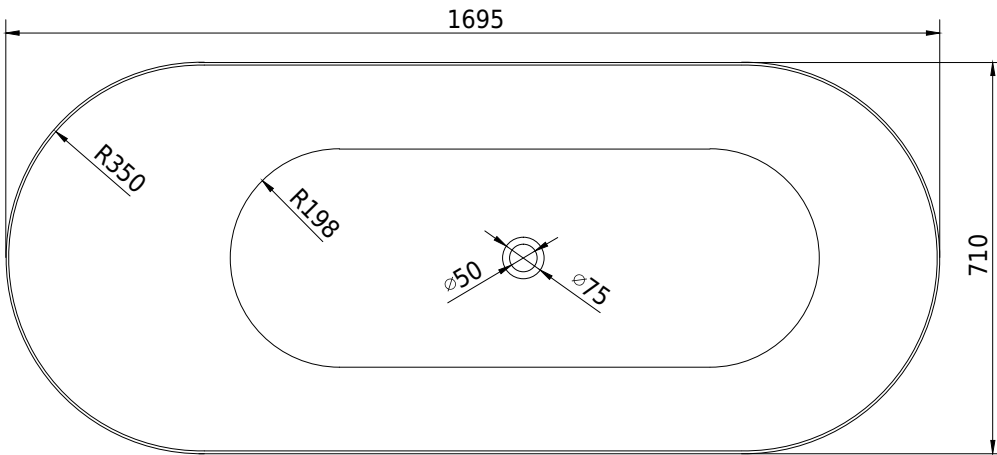

SQ1 oval bathtub

10 year
guarantee
Acovi®

timeless
danish
design

made
to
measure

SQ1 oval bathtub

SPECIFICATIONS

SKU:	40030041
EAN13:	5700400300414
Colour:	Matte white
Litre:	260 overflow
Size product:	55cm / 169.5cm / 71cm net
Weight product:	168kg net
Size packaging:	70cm / 180cm / 81cm brutto
Weight packaging:	213kg brutto
Material:	Acovi® Solid Surface

made
to
measure