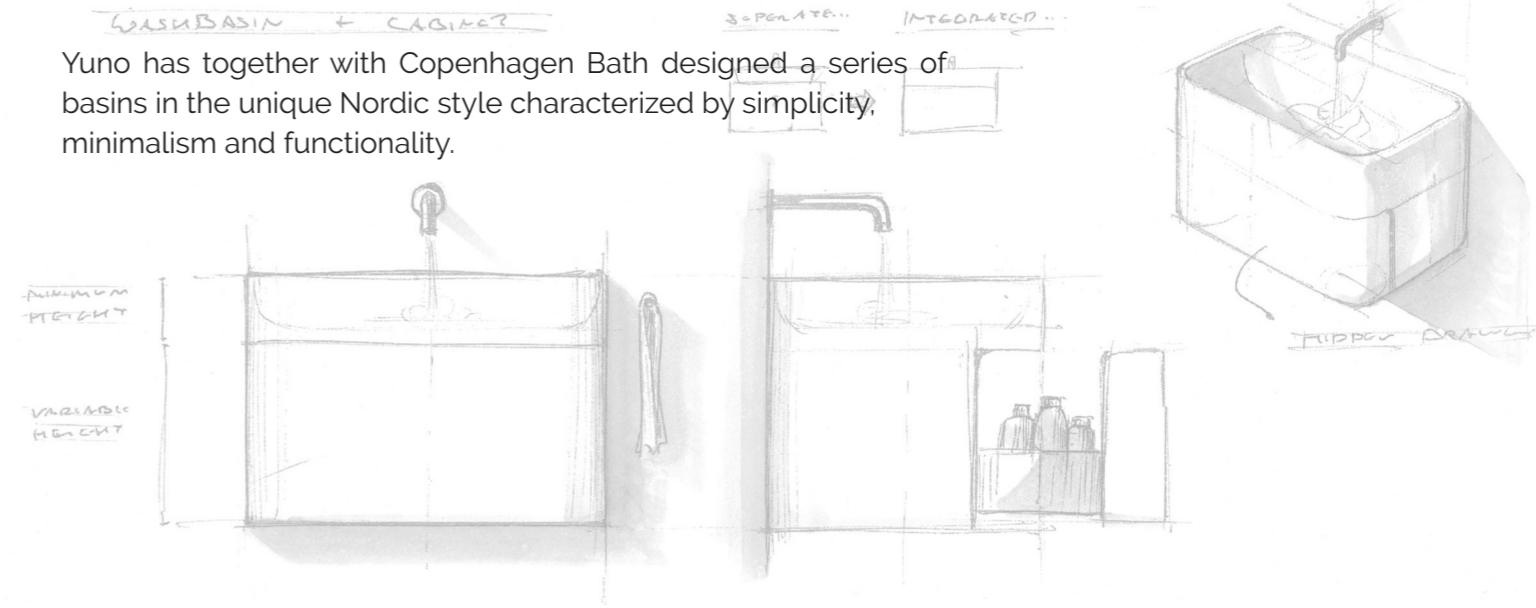

YUNO DESIGN

The award winning designer duo Lena Billmeier and David Baur joint forces and founded their own product design studio in 2012.

Important within their work is to create simple and timeless yet emotional products, with a strong and distinctive brand image. Working hands-on with mock-ups, prototypes and experimenting with materials is a vital part in their design process.

In combining their german roots with global influences they aim to challenge themselves to create fresh, innovative and beautiful design projects.

Yuno has together with Copenhagen Bath designed a series of basins in the unique Nordic style characterized by simplicity, minimalism and functionality.