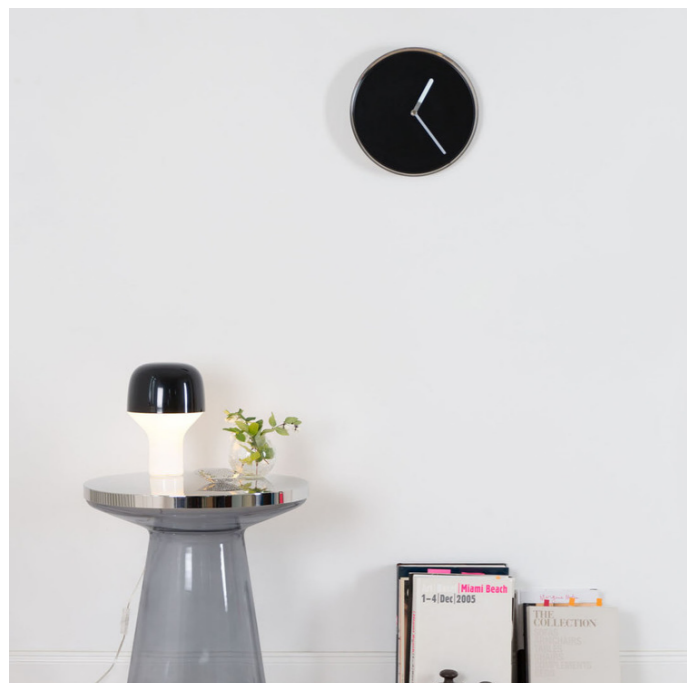

YUNO IS MUCH MORE

YUNO is known worldwide for their unique designs and functionality in their products

YUNO is designing products to understand and meet peoples needs.

They believe that thoughtful design can make a difference, that gives the consumer experience an extra touch.

Awards:

CES Honoree 2016

Winner - red dot design award 2017

Gold - German Design Award 2018

German Design Award 2018