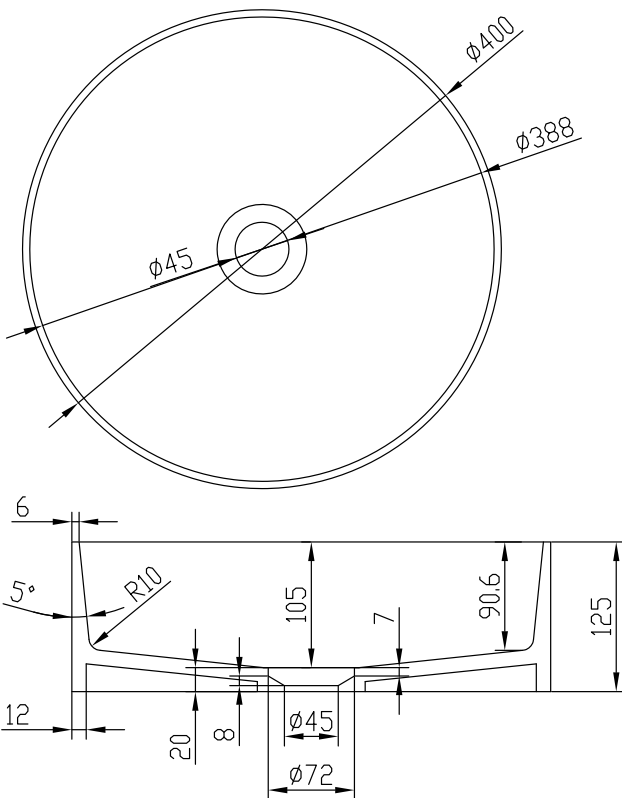

# Stockholm round basin

SKU: 40010171

**Colour:** Matte white  
**Size:** 12.5cm / 40cm / 40cm  
**Weight:** 5.9kg net

**Stockholm round basin details:**