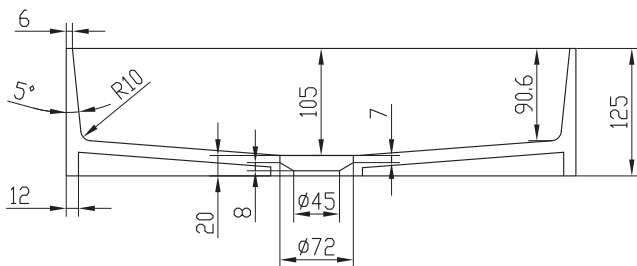

Stockholm rectangular R50 basin

SKU: 40010170

Colour:	Matte white
Size:	12.5cm / 50cm / 35cm
Weight:	7.6kg net

Stockholm rectangular R50 basin details: