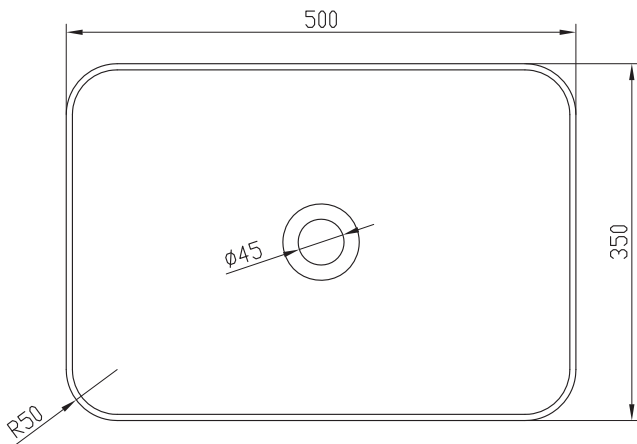

Stockholm rectangular R50 basin

SKU: 40010170

Colour:	Matte white
Size:	12.5cm / 50cm / 35cm
Weight:	7.6kg net

Stockholm rectangular R50 basin details: