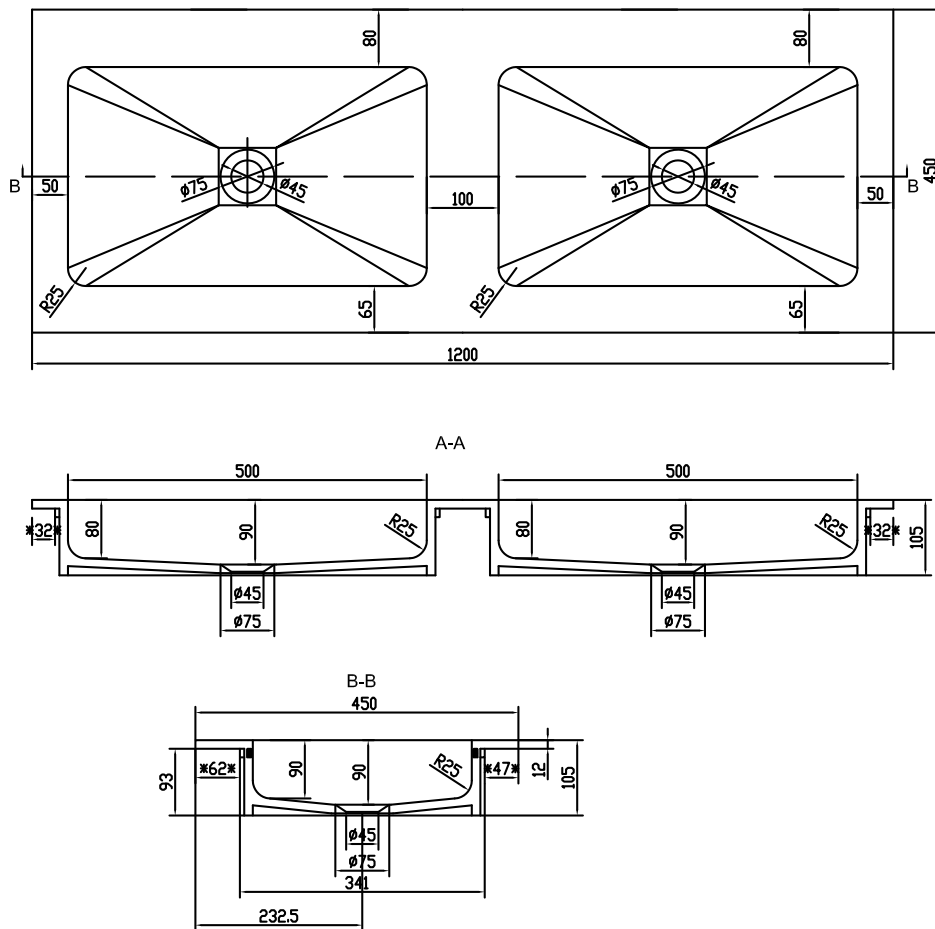

Romsø 120 double wash basin

SKU: 30040070

Colour: Matte white
Size: 10.5cm / 120cm / 45cm
Weight: 19.12kg net

Romsø 120 double wash basin details: