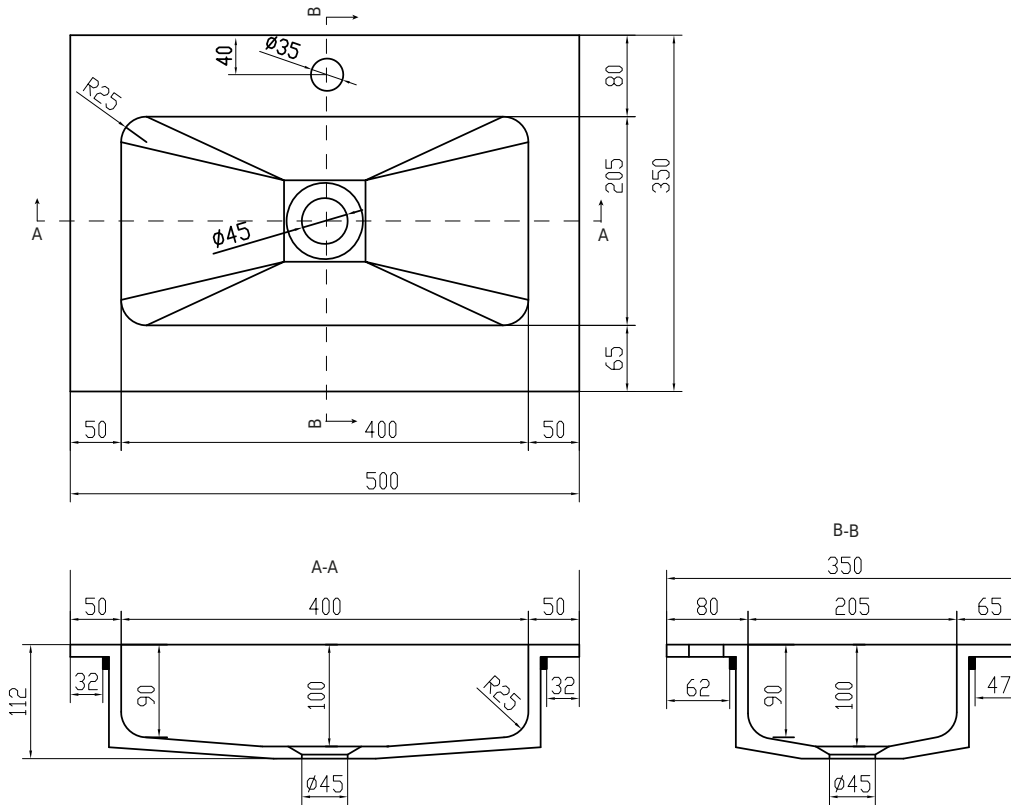

Romsø 50/35 centred wash basin

SKU: 30040068

Colour: Matte white
Size: 10.5cm / 50cm / 35cm
Weight: 5.5kg net

Romsø 50/35 centred wash basin details: