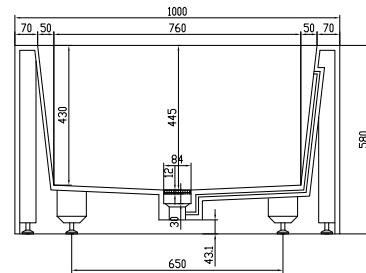

Fredensborg large bathtub

SKU: 40030020

Colour: Matte white
Litre: 380 overflow
Size: 58cm / 200cm / 100cm
Weight: 250kg net

Fredensborg large bathtub details: