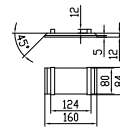

Fredensborg large bathtub

SKU: 40030020

Colour: Matte white
Litre: 380 overflow
Size: 58cm / 200cm / 100cm
Weight: 250kg net

Fredensborg large bathtub details: