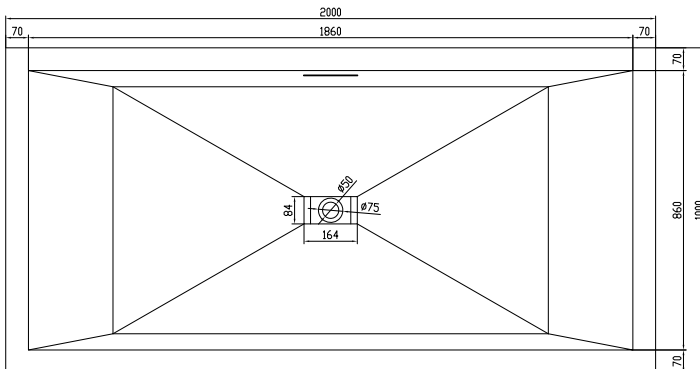

Fredensborg large bathtub

SKU: 40030020

Colour: Matte white
Litre: 380 overflow
Size: 58cm / 200cm / 100cm
Weight: 250kg net

Fredensborg large bathtub details: