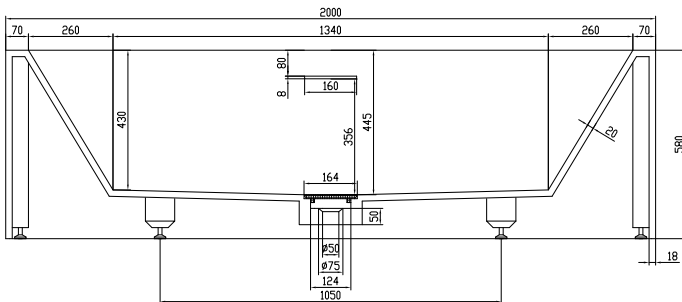

Fredensborg large bathtub

SKU: 40030020

Colour: Matte white
Litre: 380 overflow
Size: 58cm / 200cm / 100cm
Weight: 250kg net

Fredensborg large bathtub details: