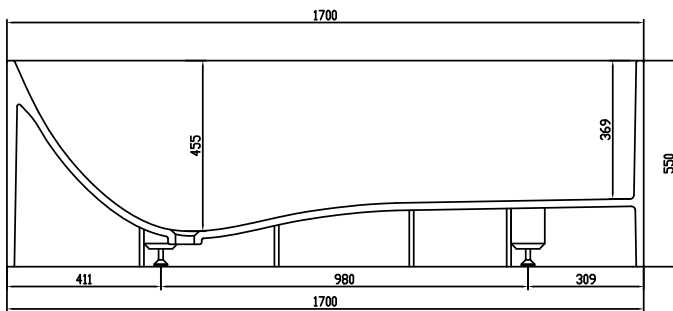

Copenhagen Bath

Bækkeskovvej
DK-2665 Vallensbæk Strand
CVR: DK32648622
Telefon: (+45) 3696 0747
contact@copenhagenbath.com
www.copenhagenbath.com

Lövestad 170 bathtub

SKU: 40030006

Colour: Matte white
Litre: 310 overflow
Size: 55cm / 170cm / 72cm
Weight: 150kg net

Lövestad 170 bathtub details:

Please note that there may be a tolerance of ± 5 mm as all products are hand sanded.