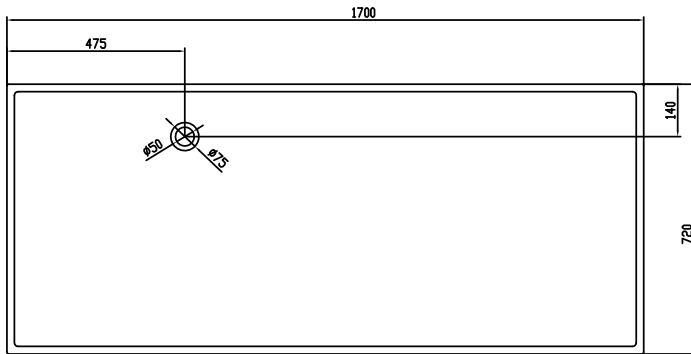

Copenhagen Bath

Bækkeskovvej
DK-2665 Vallensbæk Strand
CVR: DK32648622
Telefon: (+45) 3696 0747
contact@copenhagenbath.com
www.copenhagenbath.com

Lövestad 170 bathtub

SKU: 40030006

Colour: Matte white
Litre: 310 overflow
Size: 55cm / 170cm / 72cm
Weight: 150kg net

Lövestad 170 bathtub details:

Please note that there may be a tolerance of ± 5 mm as all products are hand sanded.