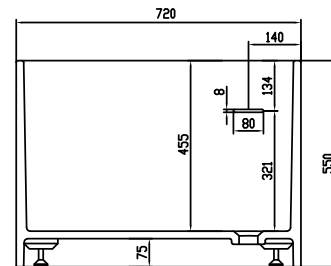

Copenhagen Bath

Bækkeskovvej
DK-2665 Vallensbæk Strand
CVR: DK32648622
Telefon: (+45) 3696 0747
contact@copenhagenbath.com
www.copenhagenbath.com

Lövestad 170 bathtub

SKU: 40030006

Colour: Matte white
Litre: 310 overflow
Size: 55cm / 170cm / 72cm
Weight: 150kg net

Lövestad 170 bathtub details:

Please note that there may be a tolerance of ± 5 mm as all products are hand sanded.