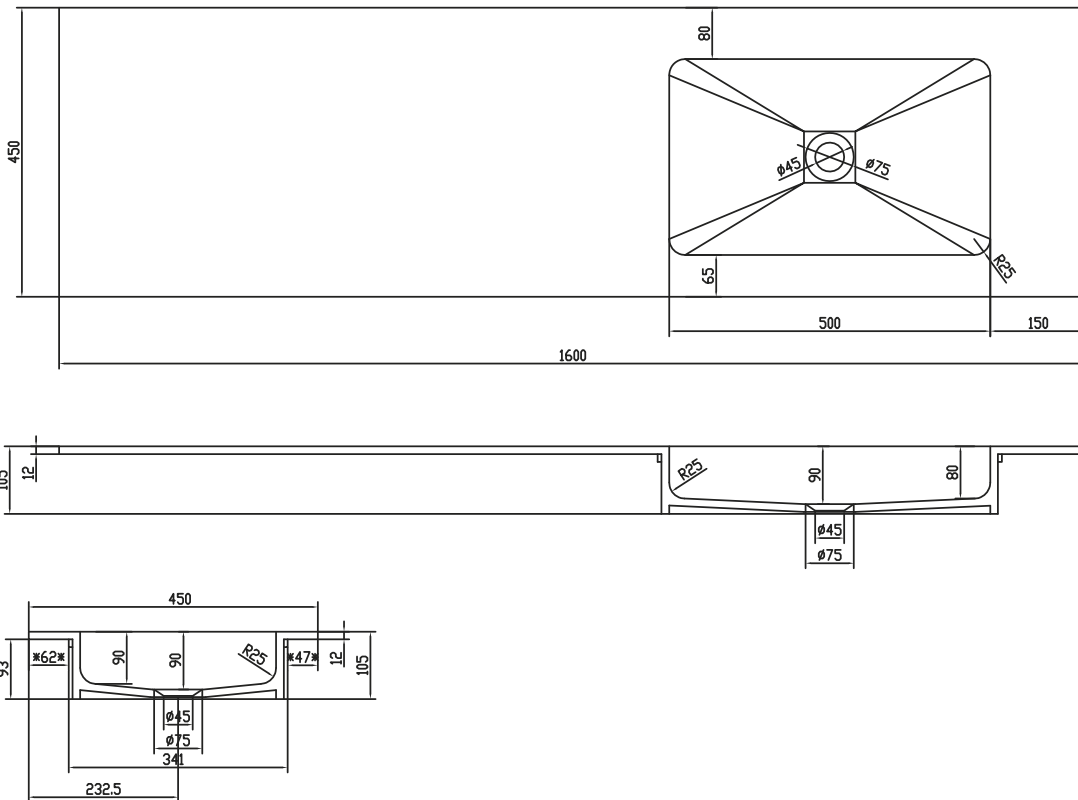

Romsø 160 right wash basin

SKU: 30040063

Colour: Matte white
Size: 10.5cm / 160cm / 45cm
Weight: 24kg net

Romsø 160 right wash basin details: