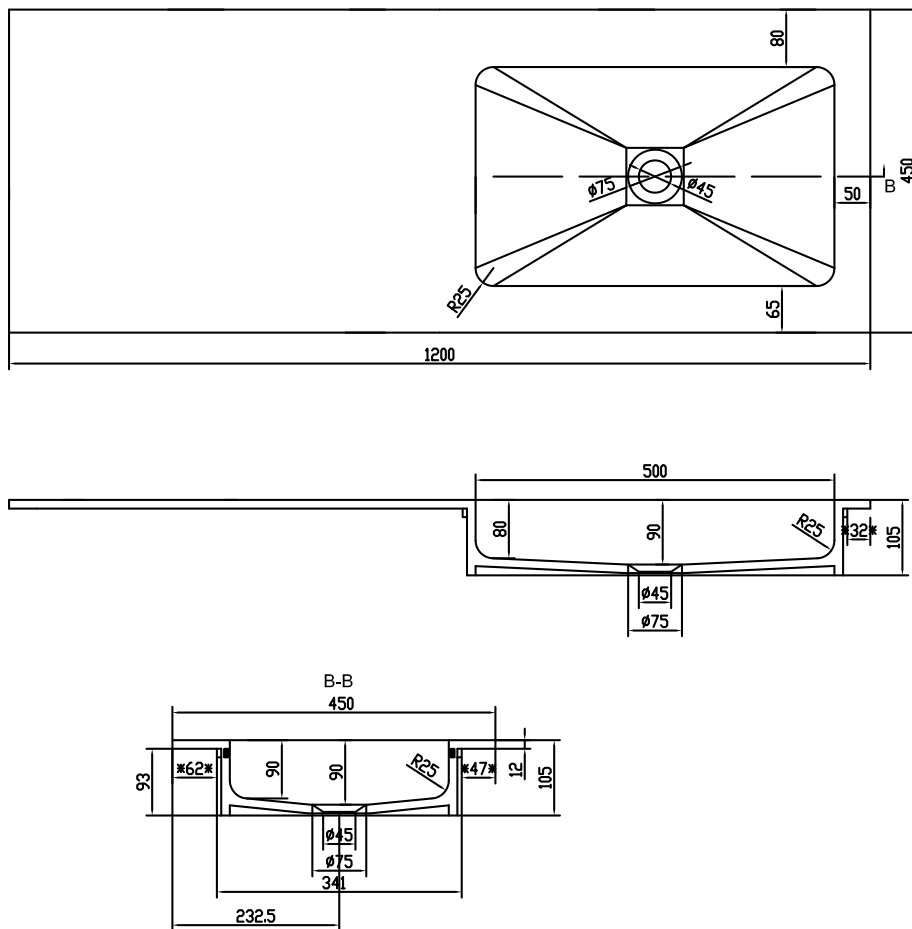

Romsø 120 right wash basin

SKU: 30040062

Colour: Matte white
Size: 10.5cm / 120cm / 45cm
Weight: 18kg net

Romsø 120 right wash basin details: