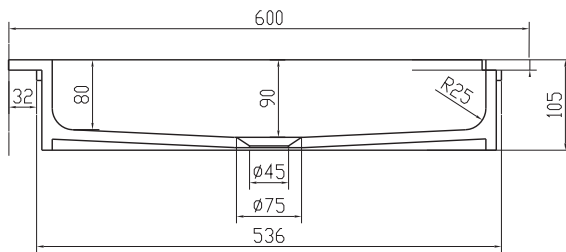

Romsø 60 centred wash basin

SKU: 30040059

Colour: Matte white
Size: 10.5cm / 60cm / 45cm
Weight: 8.5kg net

Romsø 60 centred wash basin details: