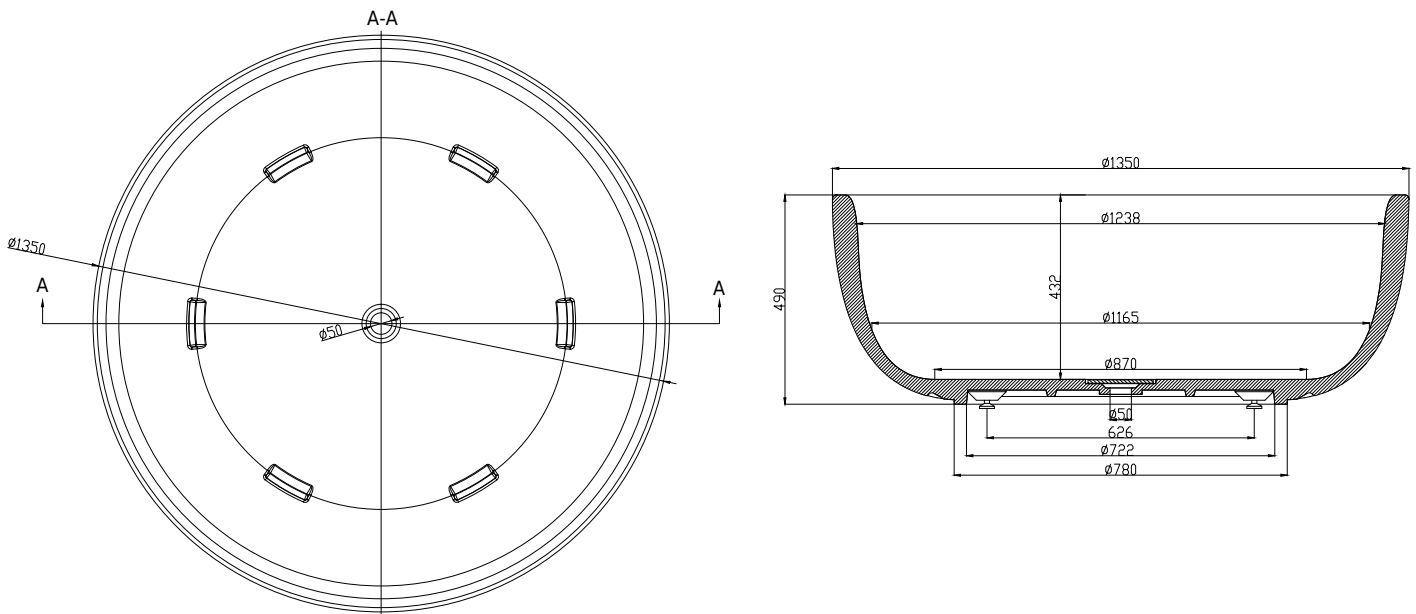

## Tromsø bathtub

SKU: 40030004

<b>Colour:</b>	Matte white
<b>Litre:</b>	400 overflow
<b>Size:</b>	48cm / 135cm / 135cm
<b>Weight:</b>	150kg net

### Tromsø bathtub details:

Please note that there may be a tolerance of  $\pm 5$ mm as all products are hand sanded.