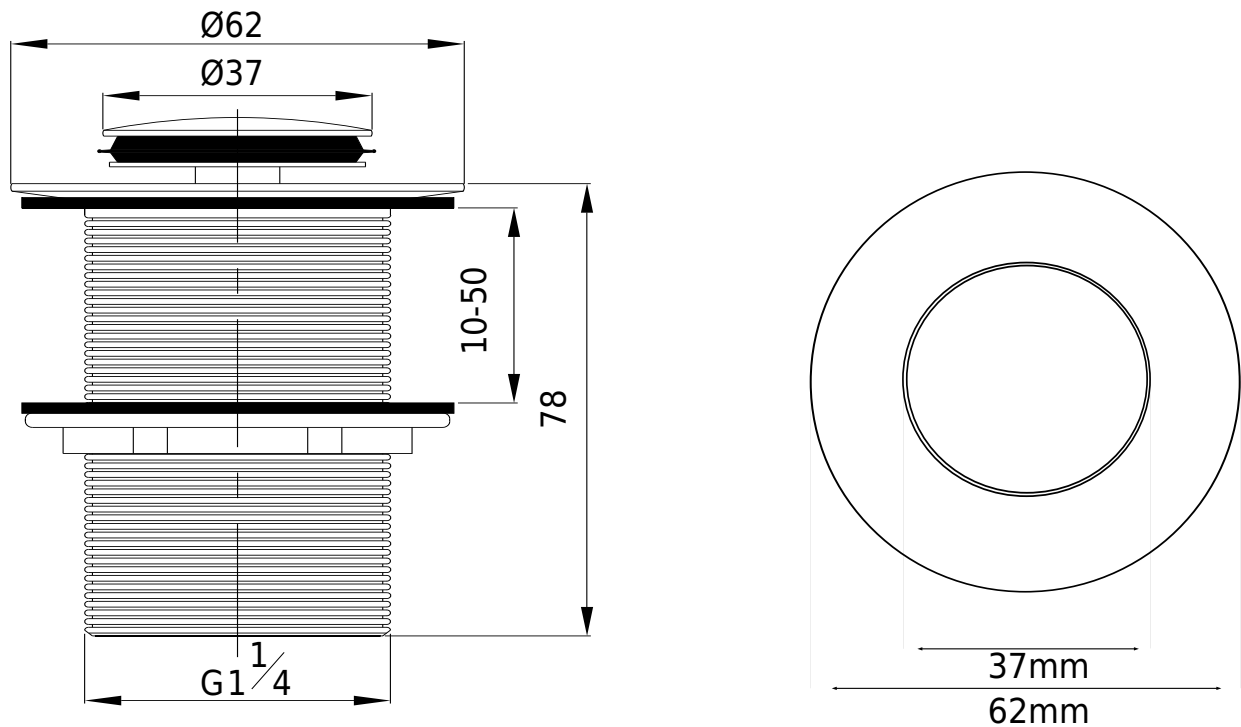

Copenhagen Bath

Bækkeskovvej
DK-2665 Vallensbæk Strand
CVR: DK32648622
Telefon: (+45) 3696 0747
contact@copenhagenbath.com
www.copenhagenbath.com

Waste Push-open, integrated

SKU: 40040029

Colour: Chrome
Size: 8cm / 6.5cm / 6.5cm
Weight: 0.3kg net

Waste Push-open, integrated details: