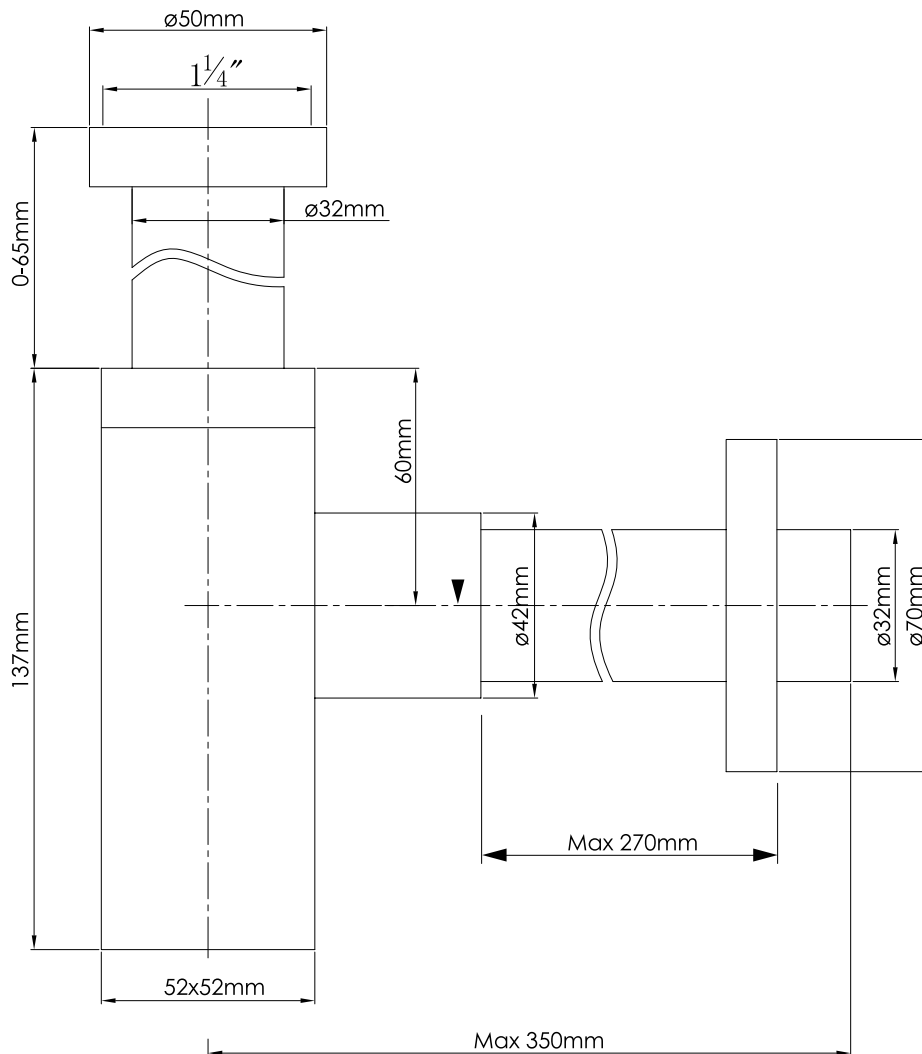

Trap rectangular chrome - small

SKU: 40040025

Colour:

Chrome

Size:

cm / cm / cm

Weight:

1.1kg net

Trap rectangular chrome - small details: