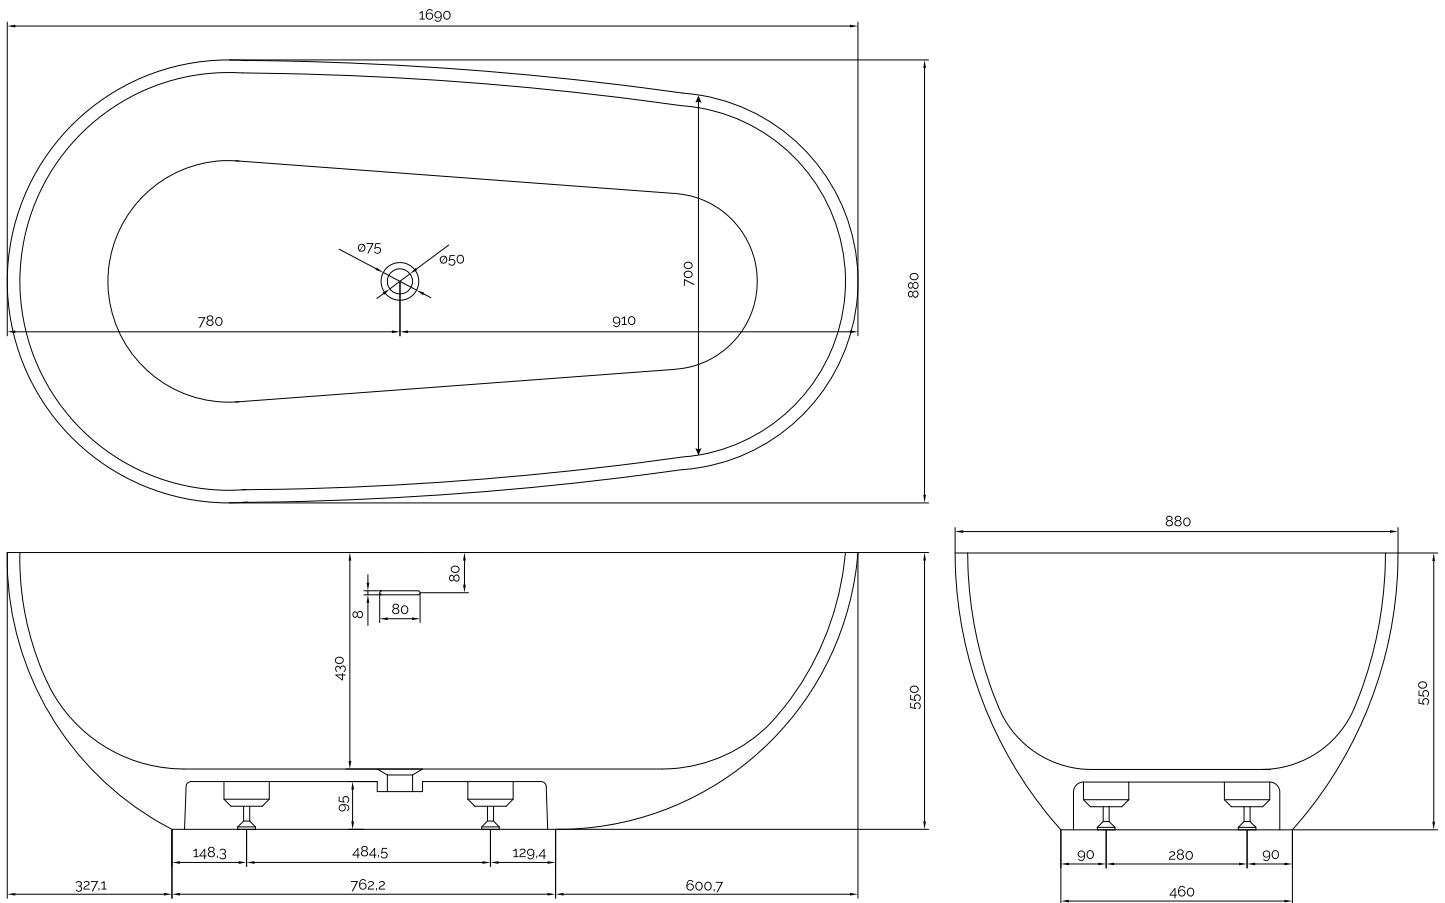

Hammershus bathtub

SKU: 40030014

Colour:	Matte white
Litre:	300 overflow
Size:	55cm / 169cm / 88cm
Weight:	165kg net

Hammershus bathtub details:

Please note that there may be a tolerance of ± 5 mm as all products are hand sanded.