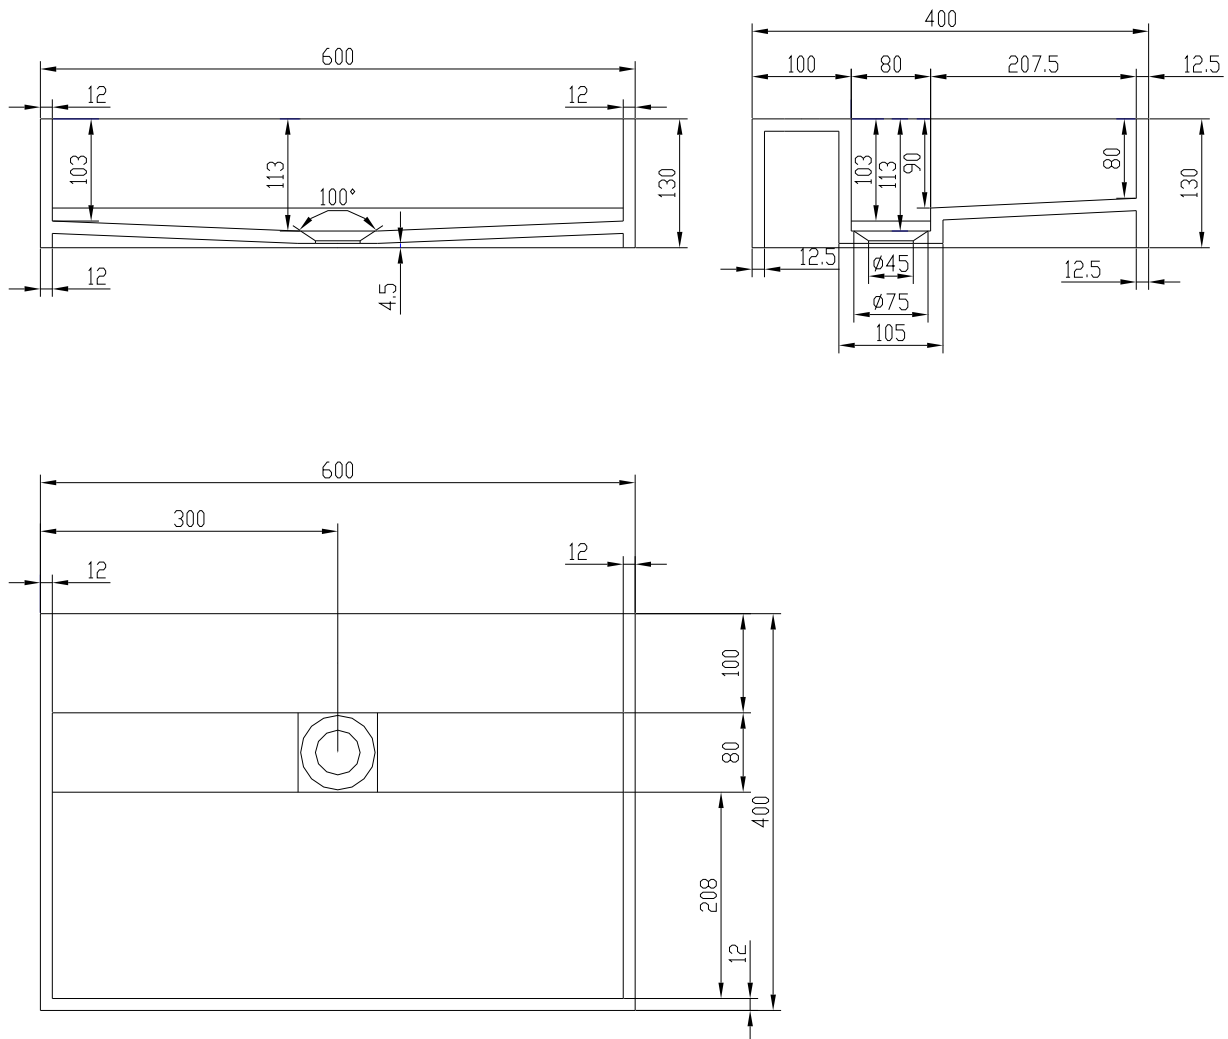

Christiansfeld 60 basin

SKU: 40010068

Colour: Matte white
Size: 13cm / 60cm / 40cm
Weight: 14.5kg net

Christiansfeld 60 basin details: