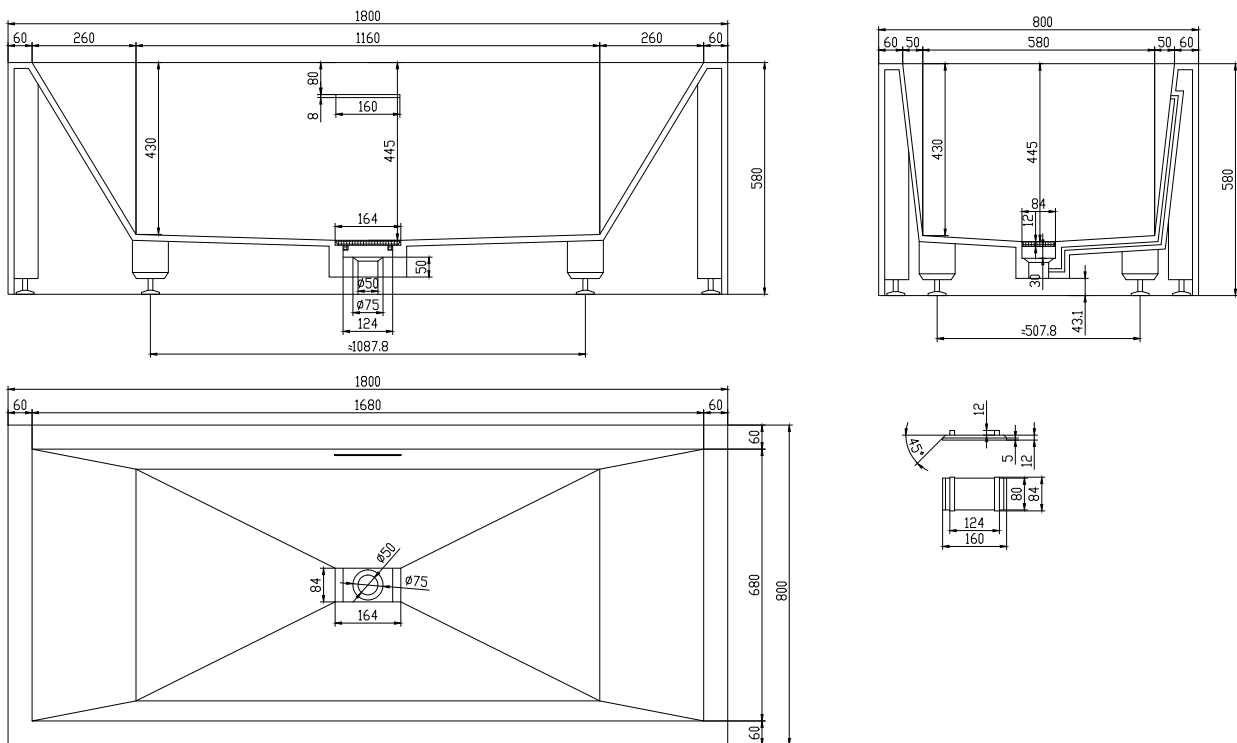

# Fredensborg bathtub

SKU: 40030012

**Colour:** Matte white  
**Litre:** 290 overflow  
**Size:** 58cm / 180cm / 80cm  
**Weight:** 195kg net

## Fredensborg bathtub details:

Please note that there may be a tolerance of  $\pm 5$ mm as all products are hand sanded.