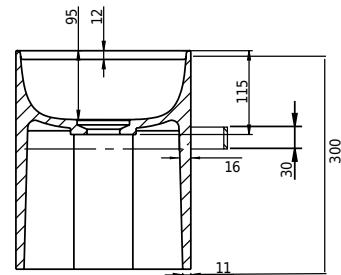

Yuno Rail 41 Chroma

SKU: 40010373

Colour:

Size:

30cm / 41cm / 24cm

Weight:

10kg net

Yuno Rail 41 Chroma details: