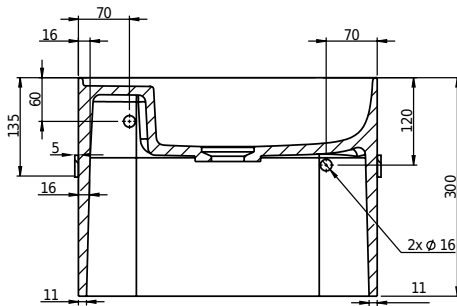

Yuno Rail 41 Chroma

SKU: 40010373

Colour:

Size:

30cm / 41cm / 24cm

Weight:

10kg net

Yuno Rail 41 Chroma details: