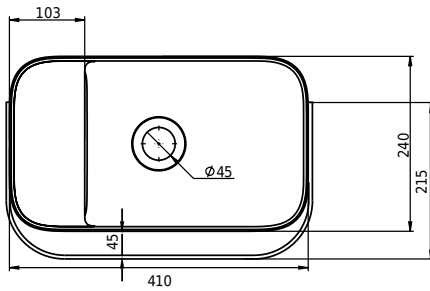

Yuno Rail 41 Chroma

SKU: 40010373

Colour:

Size:

30cm / 41cm / 24cm

Weight:

10kg net

Yuno Rail 41 Chroma details: