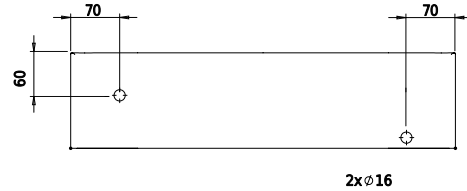

Colour:

Size:

13.5cm / 55cm / 31cm

Weight:

9.5kg net

Yuno LR 55 Chroma details: