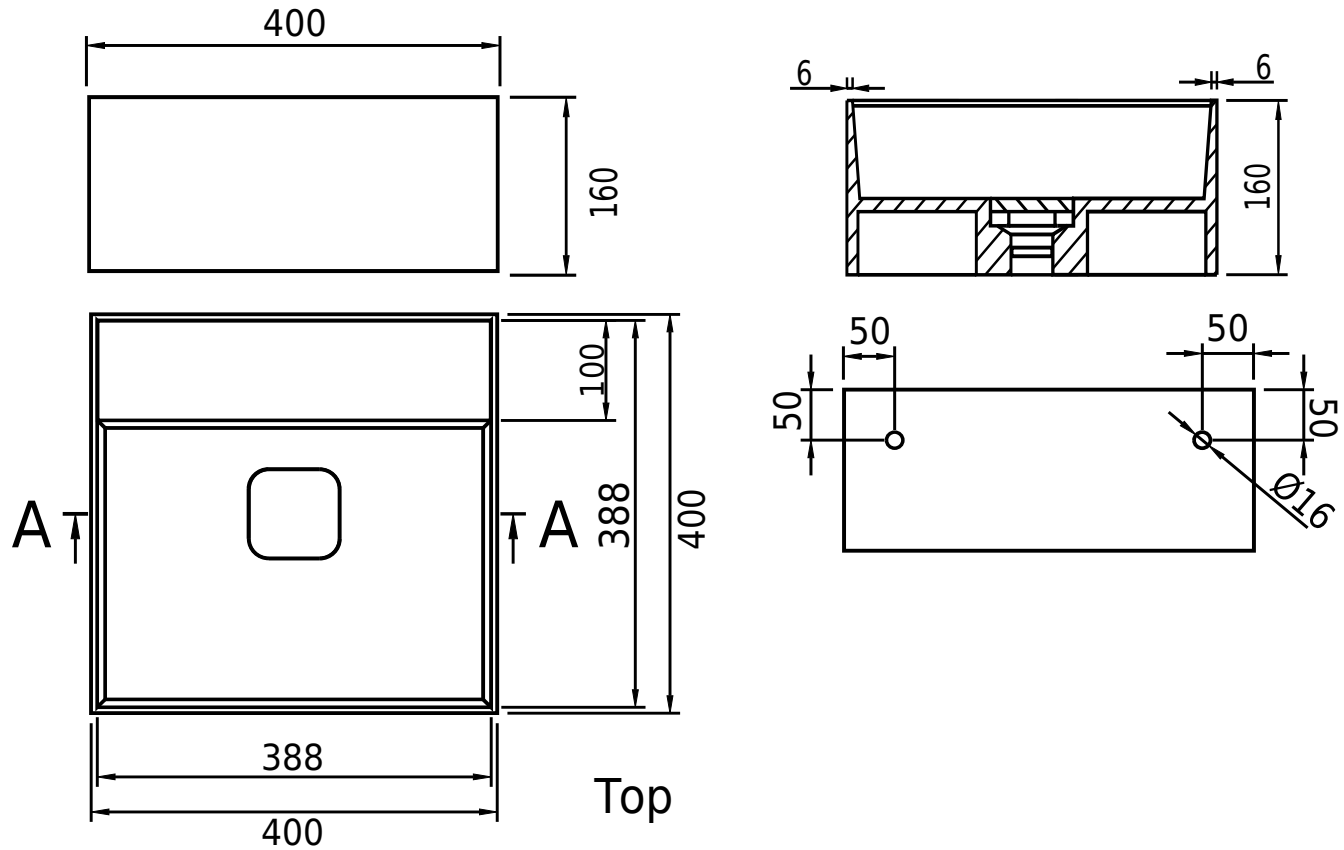

Oslo 40 basin

SKU: 40010357

Colour:

Size:

16cm / 40cm / 40cm

Weight:

9.9kg net

Oslo 40 basin details: