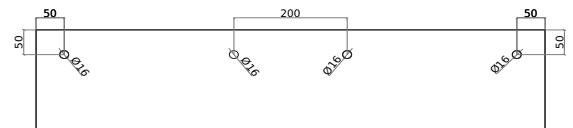

# Oslo 90 right basin with drawer and towel holder

SKU: 40010356

FRONT VIEW

BACK VIEW

**Colour:**

**Size:**

20cm / 90cm / 40cm

**Weight:**

kg net

**Oslo 90 right basin with drawer and towel holder details:**