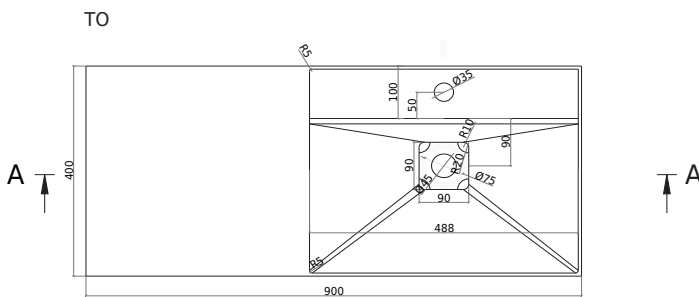

# Oslo 90 right basin with drawer and towel holder

SKU: 40010356

FRONT VIEW

BACK VIEW

**Colour:**

**Size:**

20cm / 90cm / 40cm

**Weight:**

kg net

**Oslo 90 right basin with drawer and towel holder details:**