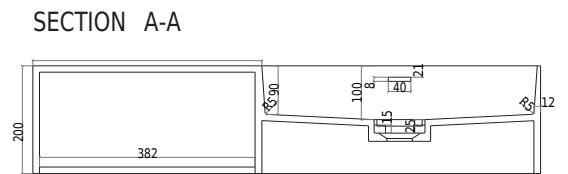

# Oslo 90 right basin with drawer and towel holder

SKU: 40010356

FRONT VIEW

BACK VIEW

**Colour:**

**Size:**

20cm / 90cm / 40cm

**Weight:**

kg net

**Oslo 90 right basin with drawer and towel holder details:**