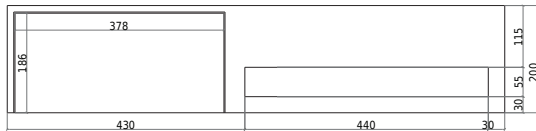

# Oslo 90 right basin with drawer and towel holder

SKU: 40010356

FRONT VIEW

BACK VIEW

**Colour:**

**Size:**

20cm / 90cm / 40cm

**Weight:**

kg net

**Oslo 90 right basin with drawer and towel holder details:**