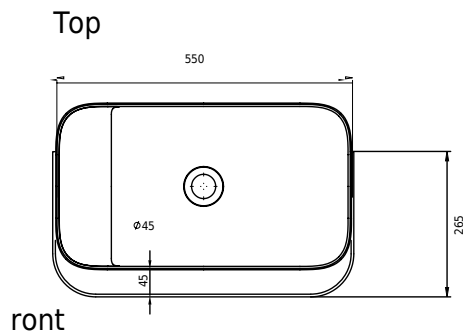

# Yuno Rail 55 Grey basin

SKU: 40010344

**Colour:**

**Size:**

30cm / 55cm / 31cm

**Weight:**

16kg net

**Yuno Rail 55 Grey basin details:**