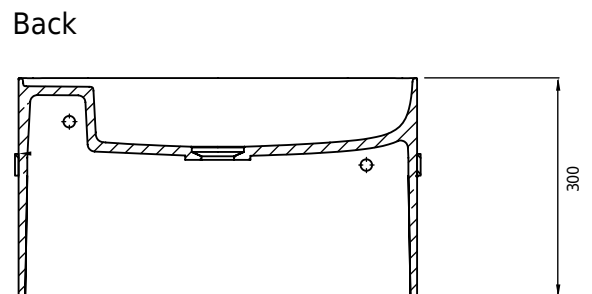

# Yuno Rail 55 Grey basin

SKU: 40010344

**Colour:**

**Size:**

30cm / 55cm / 31cm

**Weight:**

16kg net

**Yuno Rail 55 Grey basin details:**