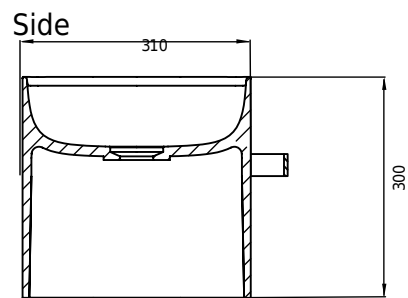

# Yuno Rail 55 Grey basin

SKU: 40010344

**Colour:**

**Size:**

30cm / 55cm / 31cm

**Weight:**

16kg net

**Yuno Rail 55 Grey basin details:**