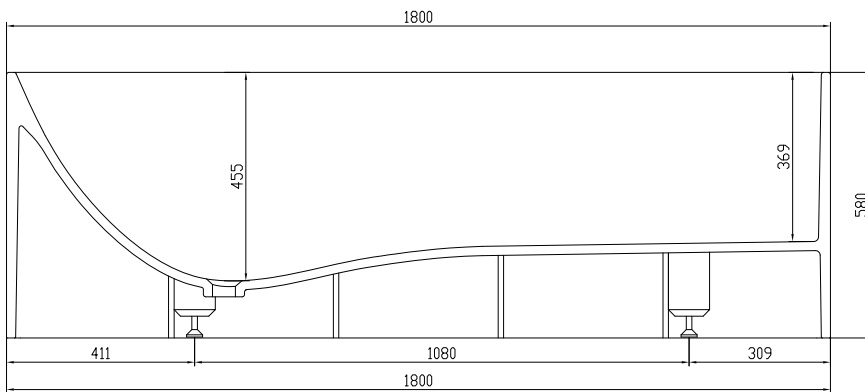

Copenhagen Bath

Bækkeskovvej
DK-2665 Vallensbæk Strand
CVR: DK32648622
Telefon: (+45) 3696 0747
contact@copenhagenbath.com
www.copenhagenbath.com

Lövestad 180 bathtub

SKU: 40030010

| | |
|----------------|---------------------|
| Colour: | Matte white |
| Litre: | 350 overflow |
| Size: | 58cm / 180cm / 76cm |
| Weight: | 170kg net |

Lövestad 180 bathtub details:

Please note that there may be a tolerance of ± 5 mm as all products are hand sanded.