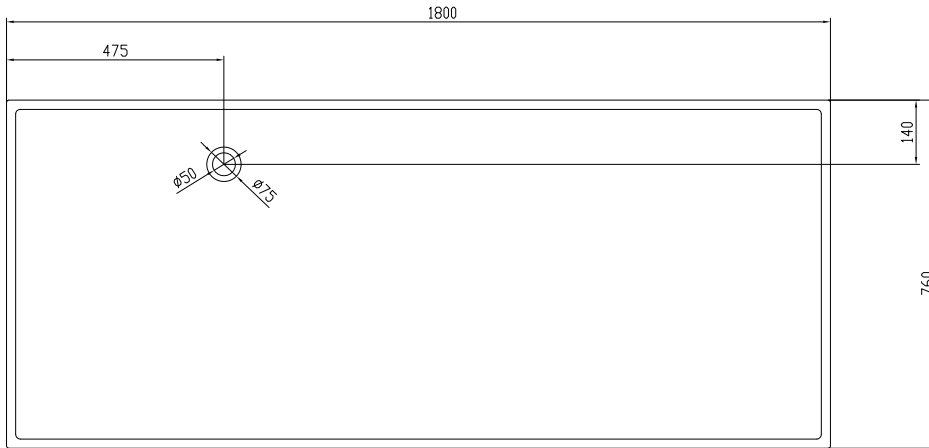

Copenhagen Bath

Bækkeskovvej
DK-2665 Vallensbæk Strand
CVR: DK32648622
Telefon: (+45) 3696 0747
contact@copenhagenbath.com
www.copenhagenbath.com

Lövestad 180 bathtub

SKU: 40030010

| | |
|----------------|---------------------|
| Colour: | Matte white |
| Litre: | 350 overflow |
| Size: | 58cm / 180cm / 76cm |
| Weight: | 170kg net |

Lövestad 180 bathtub details:

Please note that there may be a tolerance of ± 5 mm as all products are hand sanded.