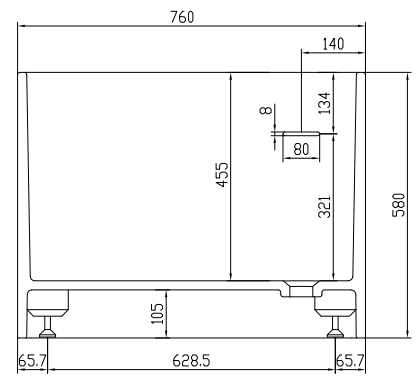

Copenhagen Bath

Bækkeskovvej
DK-2665 Vallensbæk Strand
CVR: DK32648622
Telefon: (+45) 3696 0747
contact@copenhagenbath.com
www.copenhagenbath.com

Lövestad 180 bathtub

SKU: 40030010

| | |
|----------------|---------------------|
| Colour: | Matte white |
| Litre: | 350 overflow |
| Size: | 58cm / 180cm / 76cm |
| Weight: | 170kg net |

Lövestad 180 bathtub details:

Please note that there may be a tolerance of ± 5 mm as all products are hand sanded.