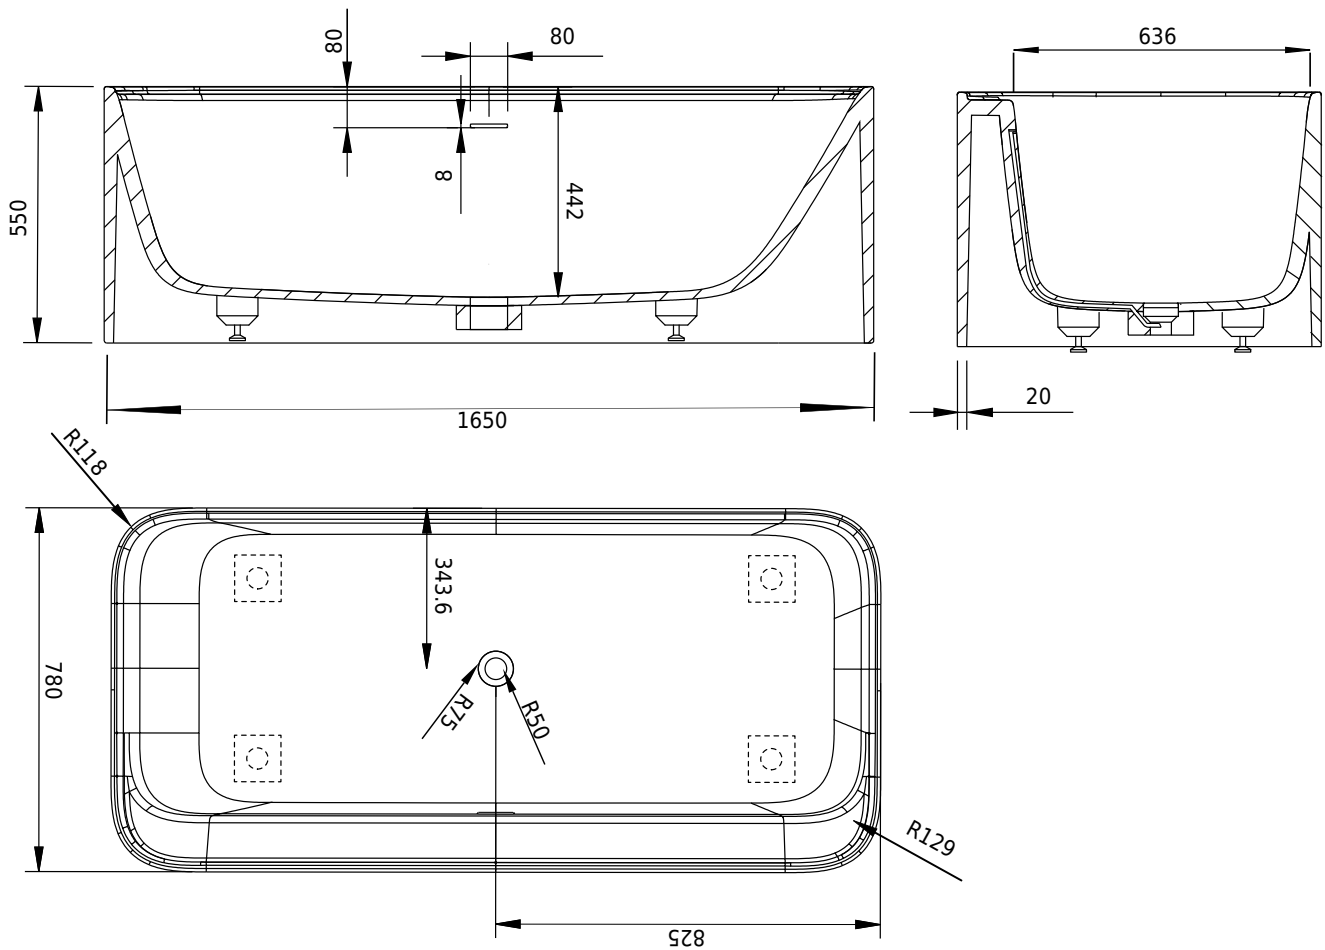

# Yuno bathtub

SKU: 40030047

<b>Colour:</b>	Matte white
<b>Litre:</b>	350 overflow
<b>Size:</b>	55cm / 165cm / 78cm
<b>Weight:</b>	223kg net

### Yuno bathtub details:

Please note that there may be a tolerance of  $\pm 5$ mm as all products are hand sanded.