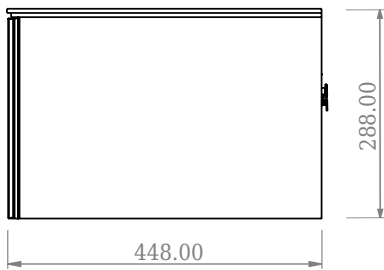

## SQ2 80 cabinet with centred basin

SKU: 30010232

F View

Top View

Side View

Back View

**Colour:** Matte white  
**Size:** 28.8cm / 80cm / 45cm  
**Weight:** 41.8kg net

**SQ2 80 cabinet with centred basin details:**