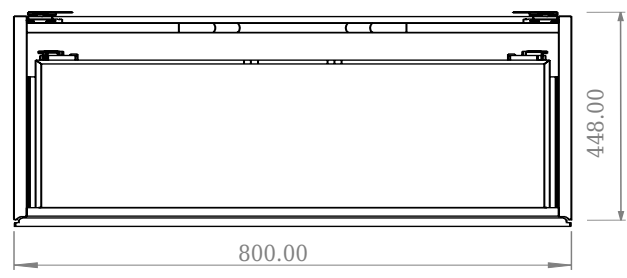

## SQ2 80 cabinet with centred basin

SKU: 30010232

F View

Top View

Side View

Back View

**Colour:** Matte white  
**Size:** 28.8cm / 80cm / 45cm  
**Weight:** 41.8kg net

**SQ2 80 cabinet with centred basin details:**