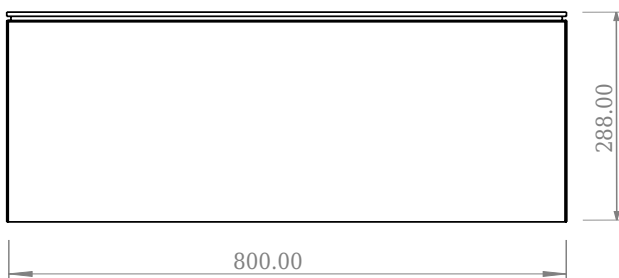

## SQ2 80 cabinet with centred basin

SKU: 30010232

F View

Top View

Side View

Back View

**Colour:** Matte white  
**Size:** 28.8cm / 80cm / 45cm  
**Weight:** 41.8kg net

**SQ2 80 cabinet with centred basin details:**