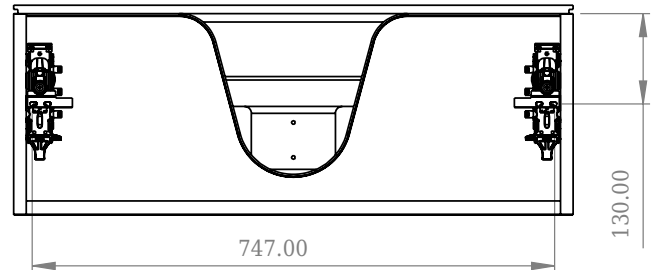

## SQ2 80 cabinet with centred basin

SKU: 30010232

F View

Top View

Side View

Back View

**Colour:** Matte white  
**Size:** 28.8cm / 80cm / 45cm  
**Weight:** 41.8kg net

**SQ2 80 cabinet with centred basin details:**