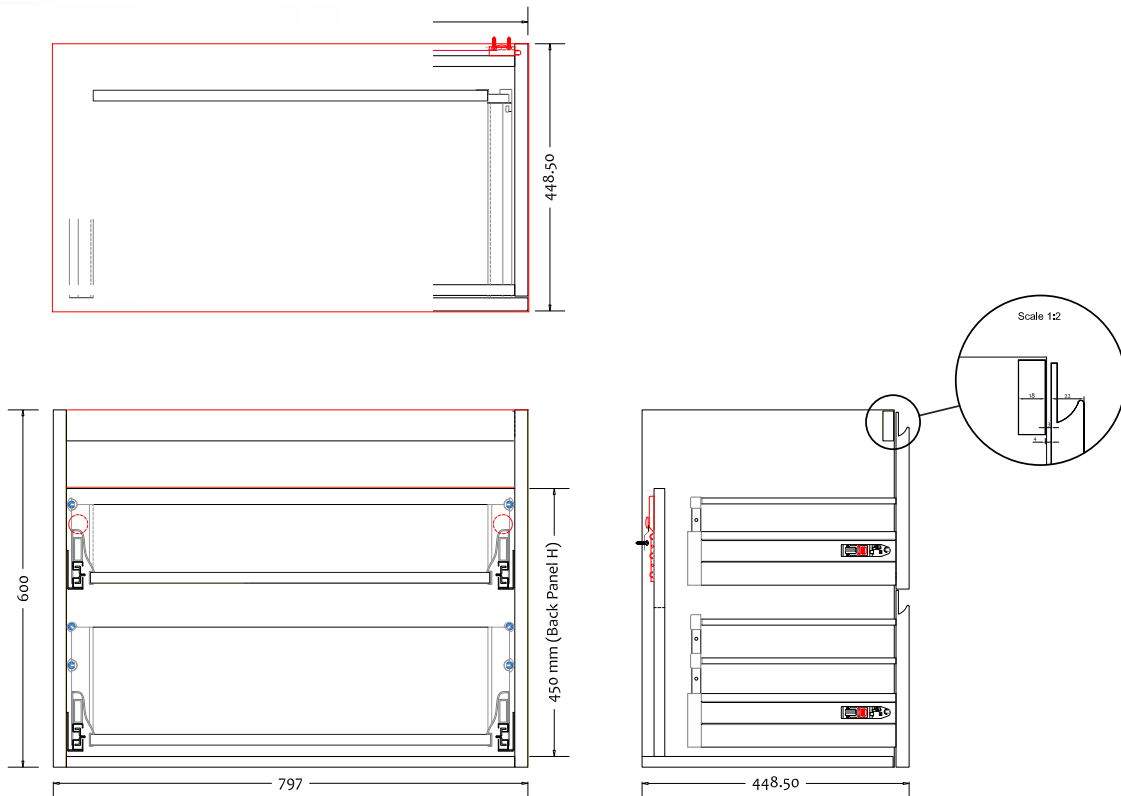

Malmö 80 cabinet with Romsø basin

SKU: 30010194

Colour: Matte white
Size: 60cm / 80cm / 45cm
Weight: 51.42kg net

Malmö 80 cabinet with Romsø basin details: