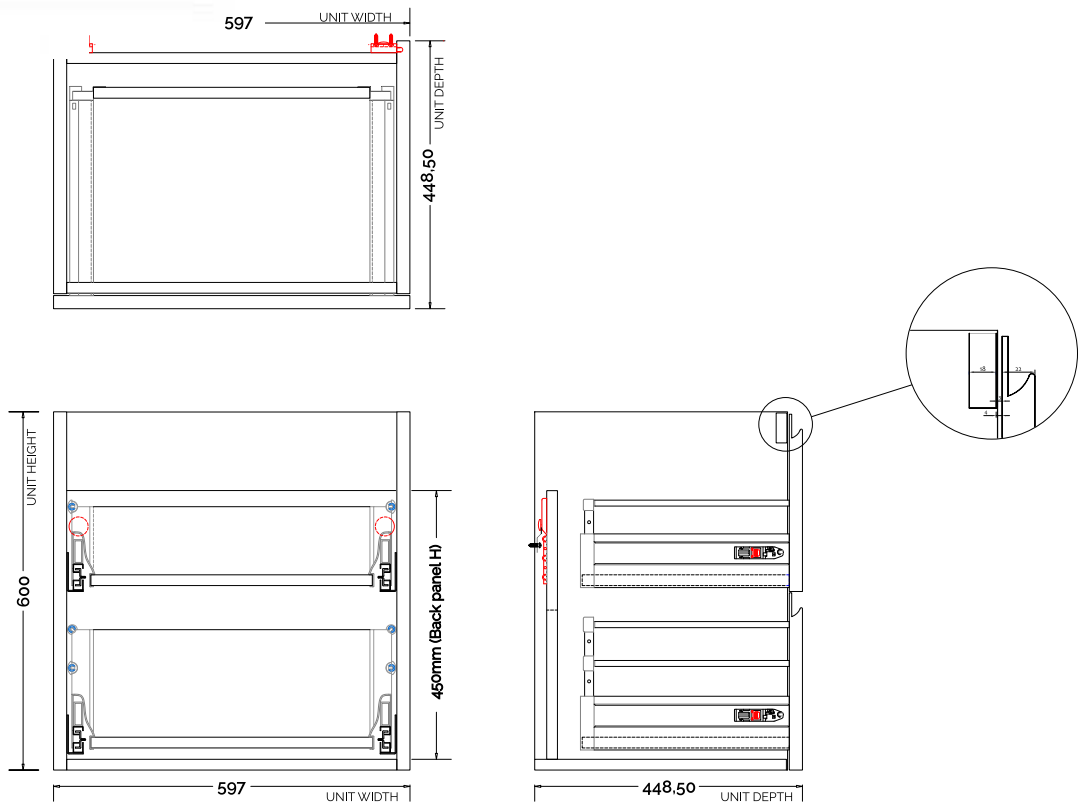

# Malmö 60 cabinet with Romsø basin

SKU: 30010192

**Colour:** Matte white  
**Size:** 60cm / 60cm / 45cm  
**Weight:** 41.5kg net

**Malmö 60 cabinet with Romsø basin details:**