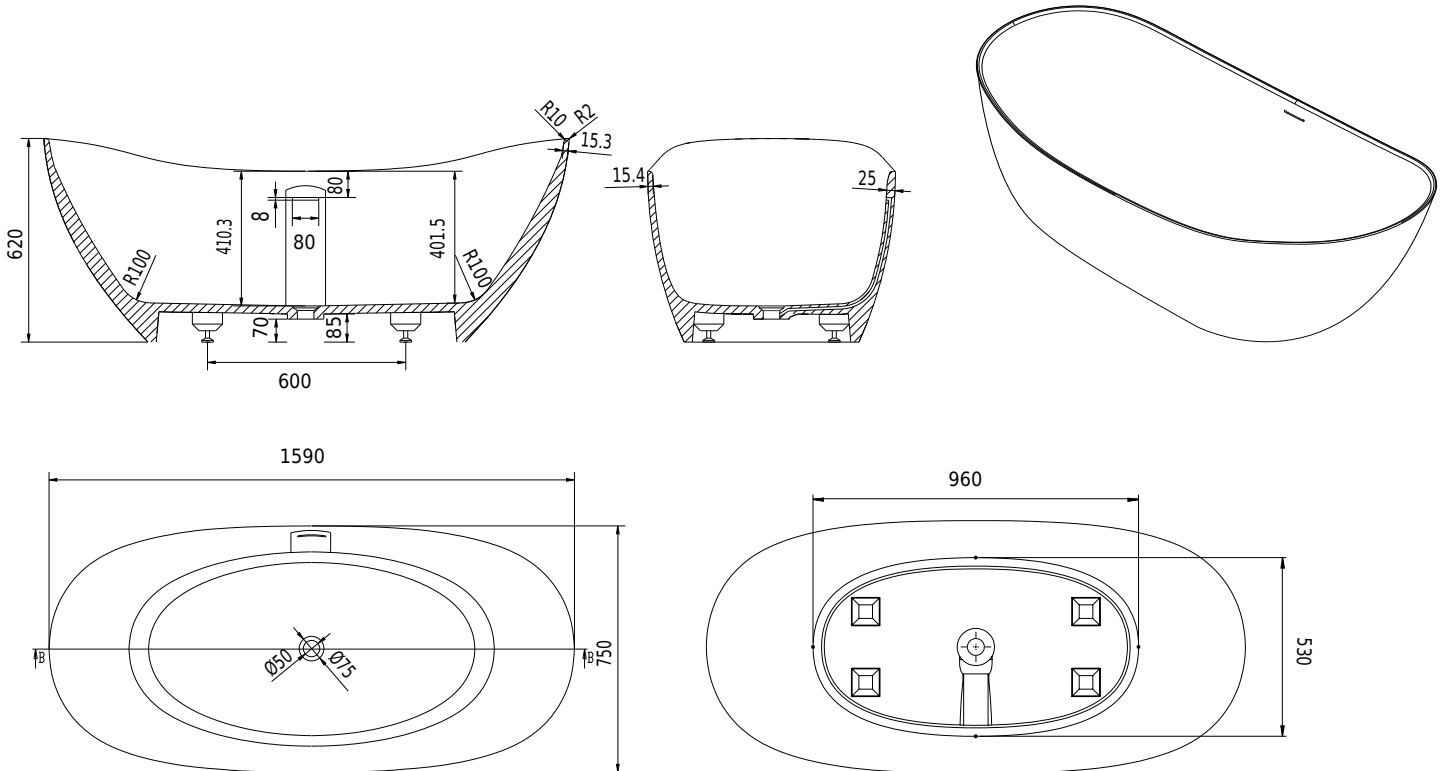

## TQ5 bathtub

SKU: 40030045

<b>Colour:</b>	Matte white
<b>Litre:</b>	270 overflow
<b>Size:</b>	62cm / 159cm / 75cm
<b>Weight:</b>	143kg net

### TQ5 bathtub details:

Please note that there may be a tolerance of  $\pm 5$ mm as all products are hand sanded.