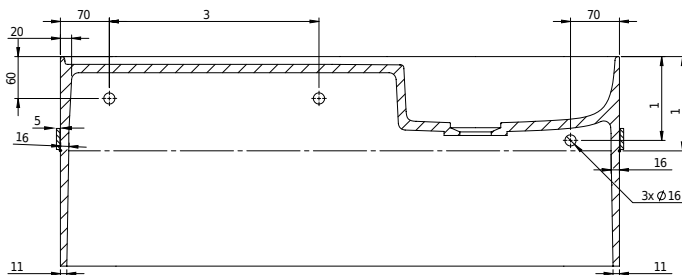

# Yuno Rail 80 basin

SKU: 40010230

92

**Colour:**

Matte white

**Size:**

30cm / 80cm / 20cm

**Weight:**

19.5kg net

**Yuno Rail 80 basin details:**