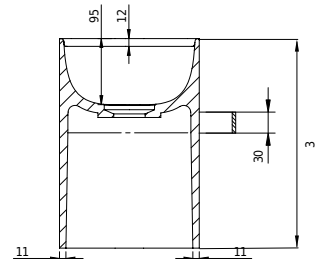

# Yuno Rail 80 basin

SKU: 40010230

92

**Colour:**

Matte white

**Size:**

30cm / 80cm / 20cm

**Weight:**

19.5kg net

**Yuno Rail 80 basin details:**