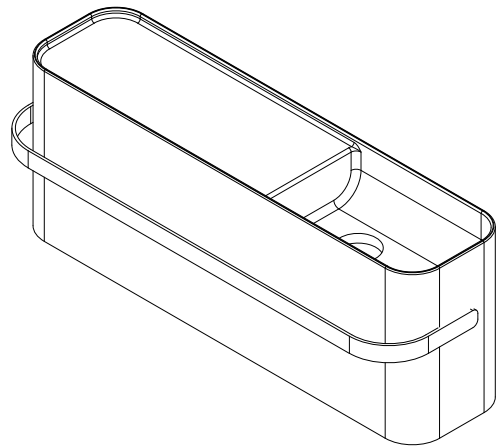

# Yuno Rail 80 basin

SKU: 40010230

92

**Colour:**

Matte white

**Size:**

30cm / 80cm / 20cm

**Weight:**

19.5kg net

**Yuno Rail 80 basin details:**