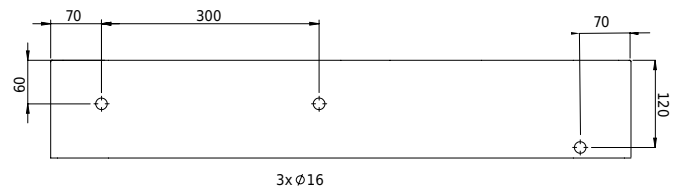

# Yuno LR 80 basin

SKU: 40010227

T

Side

Front

Back

**Colour:** Matte white  
**Size:** 13.5cm / 80cm / 20cm  
**Weight:** 10kg net

**Yuno LR 80 basin details:**