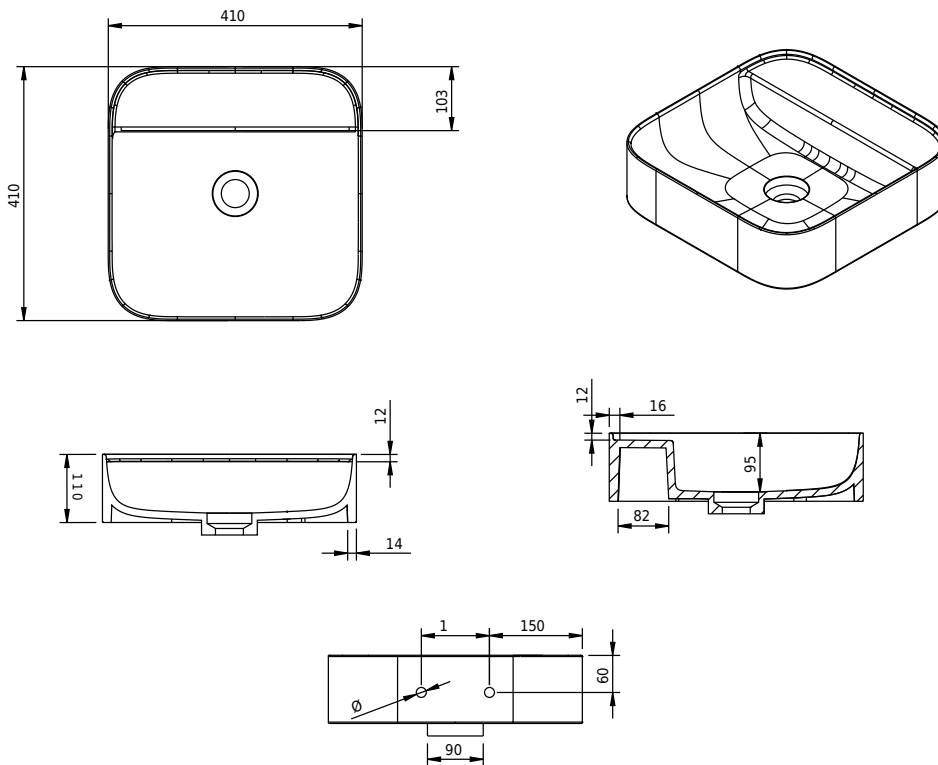

Yuno WA 41 basin

SKU: 40010223

Colour: Matte white
Size: 11cm / 41cm / 41cm
Weight: 8.8kg net

Yuno WA 41 basin details: