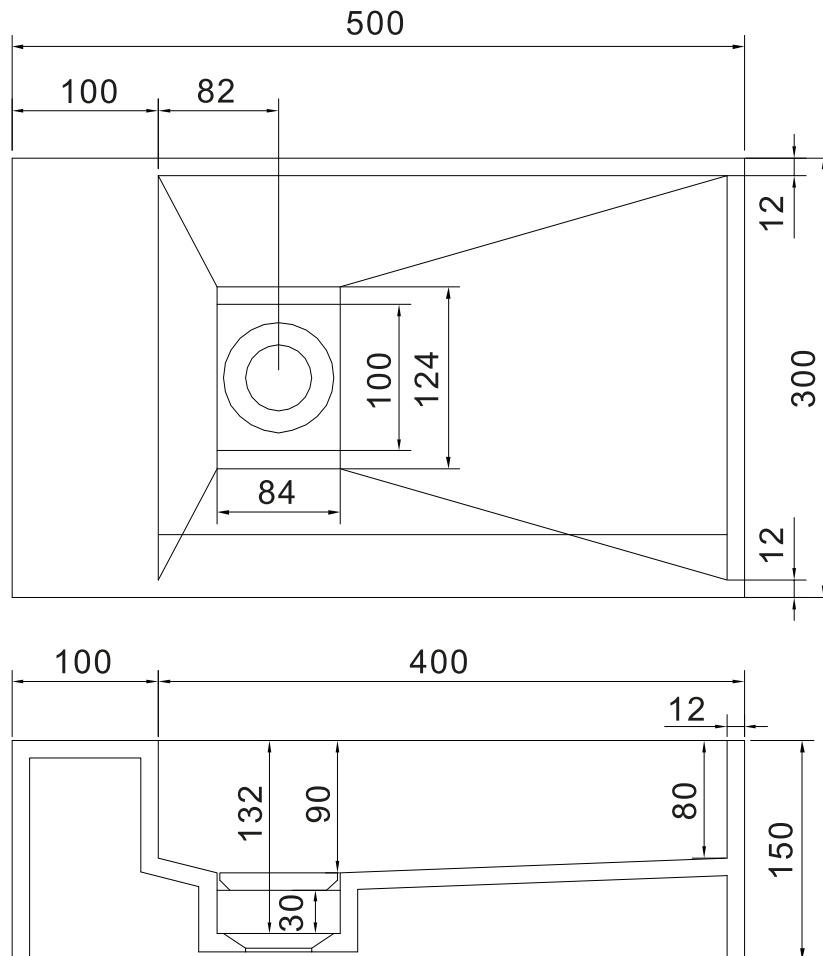

Nordland 50 basin

SKU: 40010040

Colour: Matte white
Size: 15cm / 50cm / 30cm
Weight: 9.44kg net

Nordland 50 basin details: