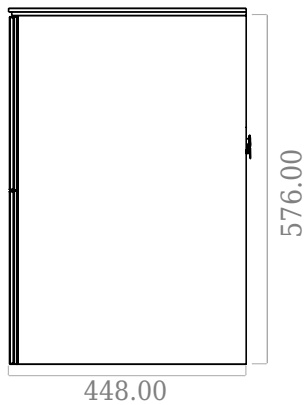

SQ2 80 double cabinet

SKU: 30010121

F View

Top View

Side View

Back View

Colour: Matte white
Size: 57.6cm / 80cm / 45cm
Weight: 42kg net

SQ2 80 double cabinet details: