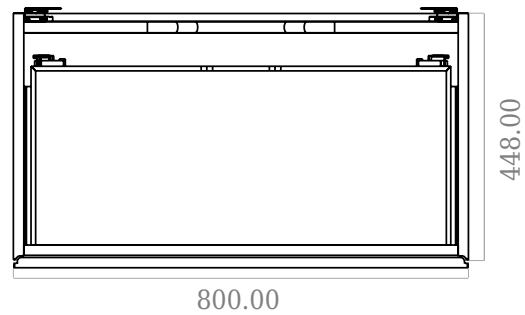

SQ2 80 double cabinet

SKU: 30010121

F View

Top View

Side View

Back View

Colour: Matte white
Size: 57.6cm / 80cm / 45cm
Weight: 42kg net

SQ2 80 double cabinet details: