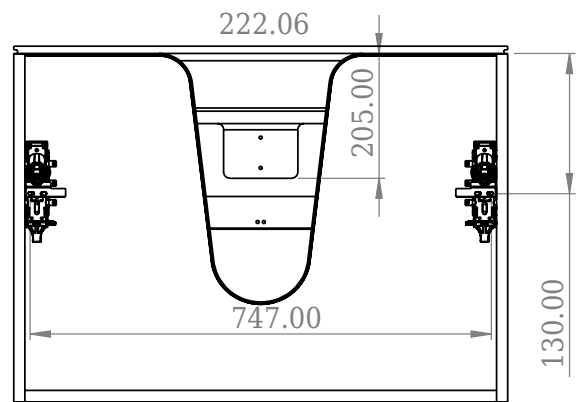

SQ2 80 double cabinet

SKU: 30010121

F View

Top View

Side View

Back View

Colour: Matte white
Size: 57.6cm / 80cm / 45cm
Weight: 42kg net

SQ2 80 double cabinet details: