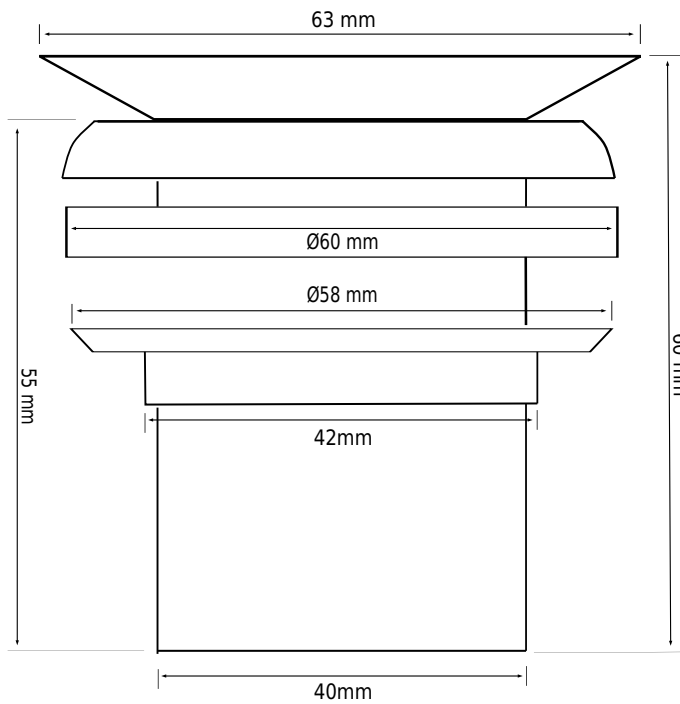

## Waste, grate, integrated

SKU: 40040068

**Colour:** Chrome  
**Size:** 7cm / 7cm / 7cm  
**Weight:** 0.2kg net

**Waste, grate, integrated details:**