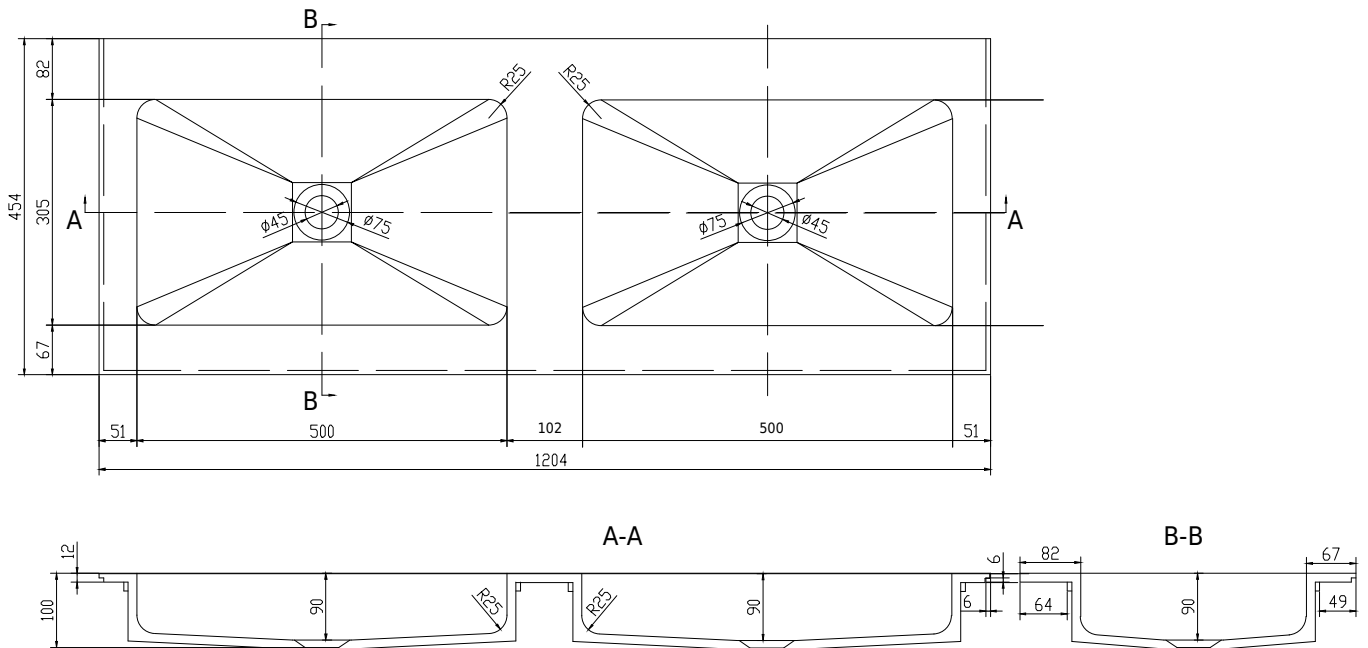

# SQ2 120 double wash basin

SKU: 30040098

**Colour:** Matte white  
**Size:** 10.2cm / 120cm / 45cm  
**Weight:** 21.44kg net

**SQ2 120 double wash basin details:**