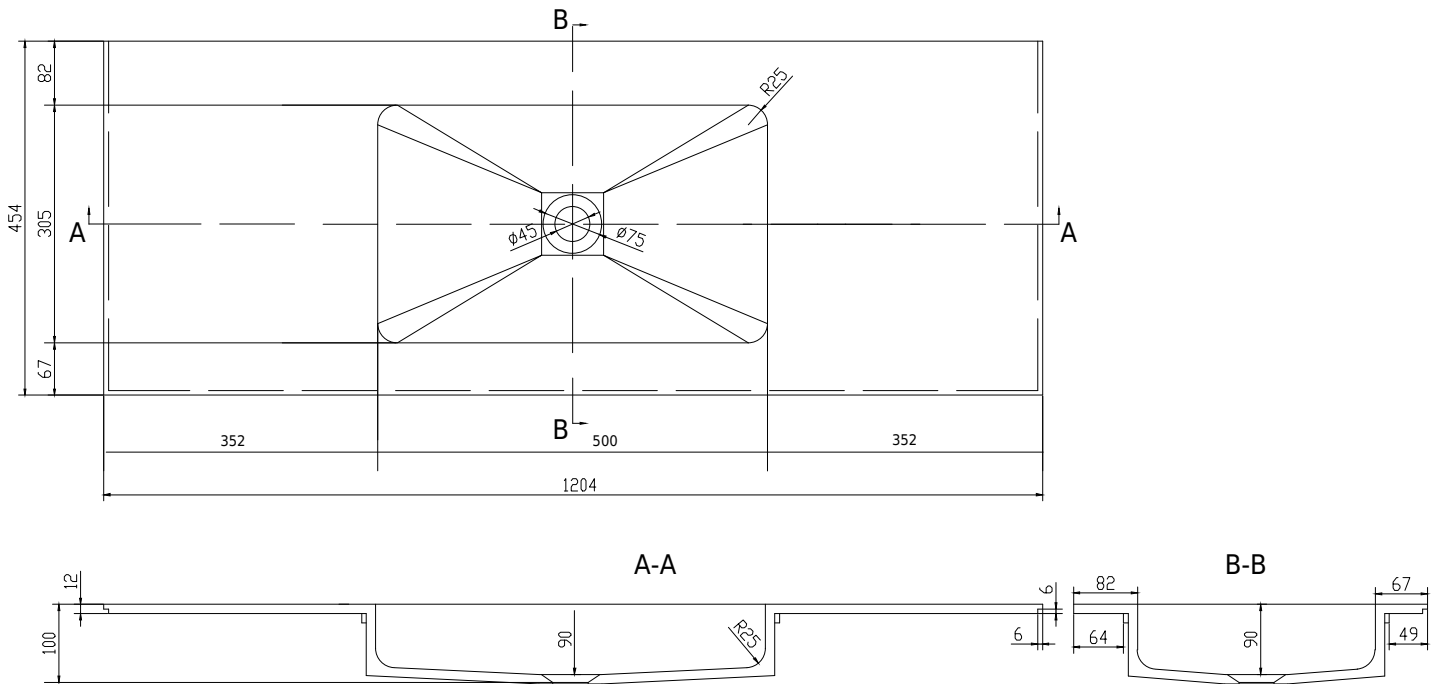

# SQ2 120 centred wash basin

SKU: 30040096

**Colour:** Matte white  
**Size:** 10.2cm / 120cm / 45cm  
**Weight:** 18kg net

**SQ2 120 centred wash basin details:**