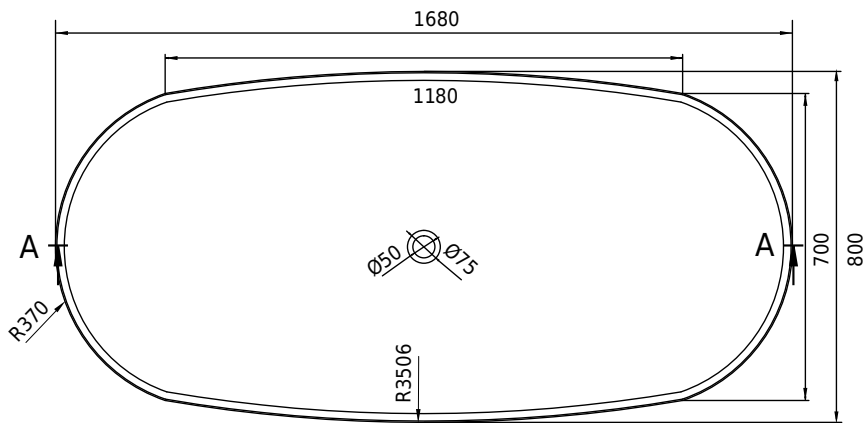

Hornbæk 168 bathtub

SKU: 40030039

Colour:	Matte white
Litre:	360 overflow
Size:	53cm / 168cm / 80cm
Weight:	131kg net

Hornbæk 168 bathtub details:

Please note that there may be a tolerance of ± 5 mm as all products are hand sanded.