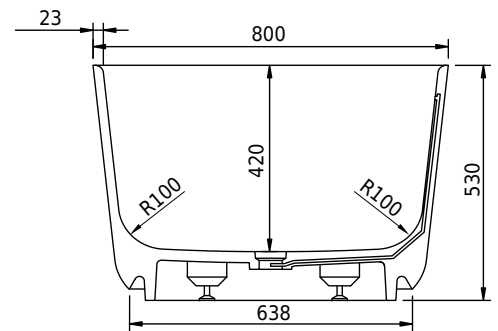

Hornbæk 168 bathtub

SKU: 40030039

Colour:	Matte white
Litre:	360 overflow
Size:	53cm / 168cm / 80cm
Weight:	131kg net

Hornbæk 168 bathtub details:

Please note that there may be a tolerance of ± 5 mm as all products are hand sanded.