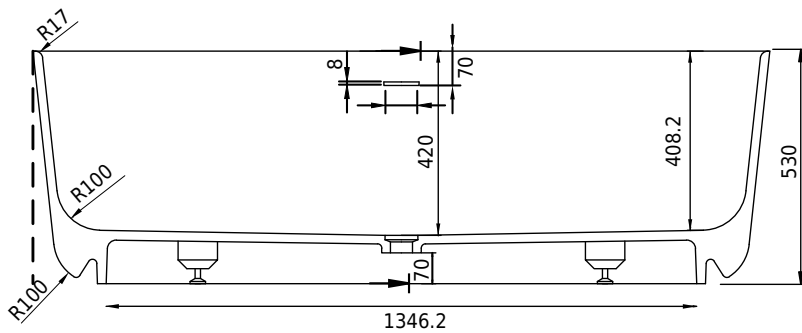

Hornbæk 168 bathtub

SKU: 40030039

Colour:	Matte white
Litre:	360 overflow
Size:	53cm / 168cm / 80cm
Weight:	131kg net

Hornbæk 168 bathtub details:

Please note that there may be a tolerance of ± 5 mm as all products are hand sanded.